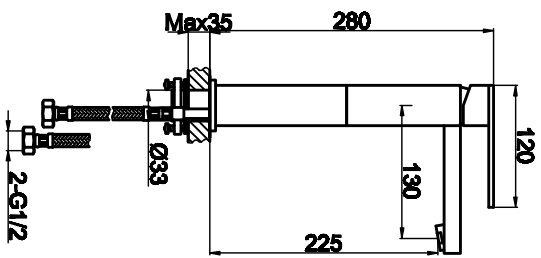

Single lever extended mono basin mixer

Art NO:86009

Installation

Technique drawing

Explosion drawing