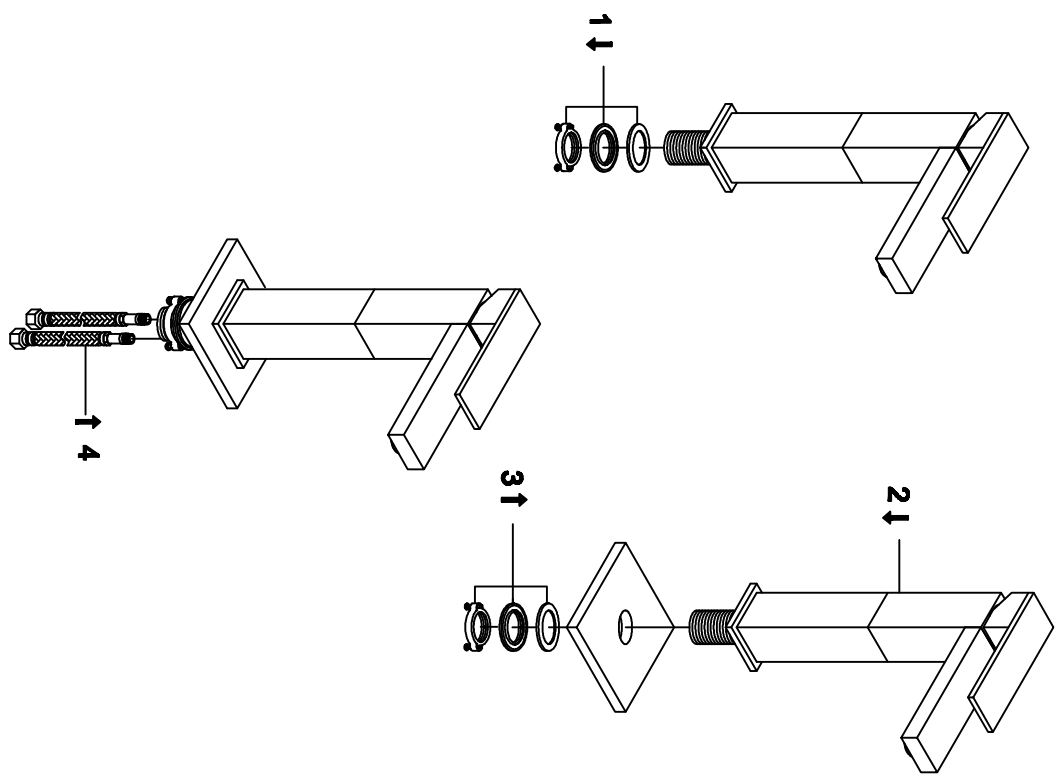

Single lever extended mono basin mixer

Art NO:86009

Installation

Technique drawing

Explosion drawing