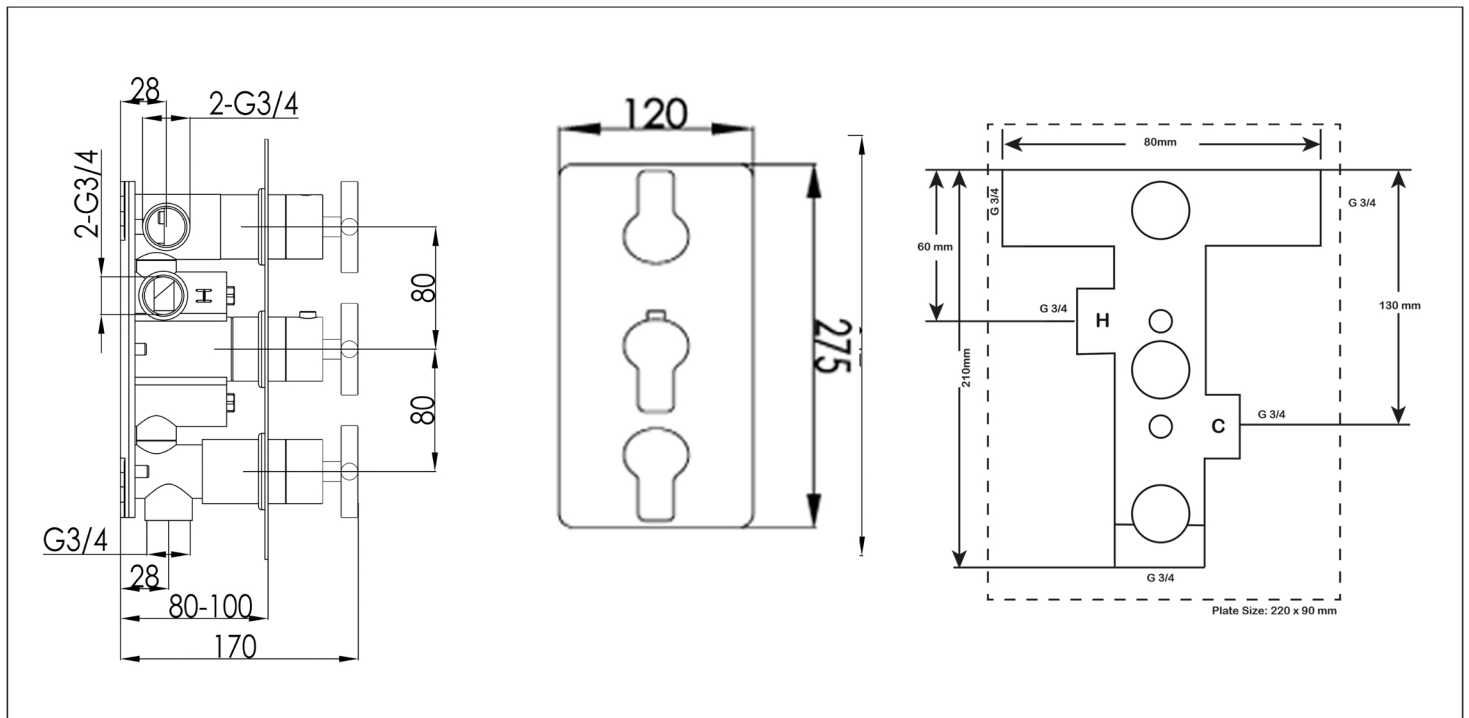

Technical Data Sheet

Product range: AMORE

Product code: 79691

Finishes Available: Chrome

Min Pressure:

MP 0.5

Approvals:

WRAS

Connections:

G3/4"

Warranty:

15 Years (5 on cartridges)

Flow Rate

Diverter side

0.5 Bar: 10.8 L/min

1 Bar: 12.3 L/min

2 Bar: 16.5 L/min

3 Bar: 19.2 L/min

4 Bar: 22 L/min

5 Bar: 24.8 L/min

Flow Rate

On-Off side

0.5 Bar: 10.9 L/min

1 Bar: 12.3 L/min