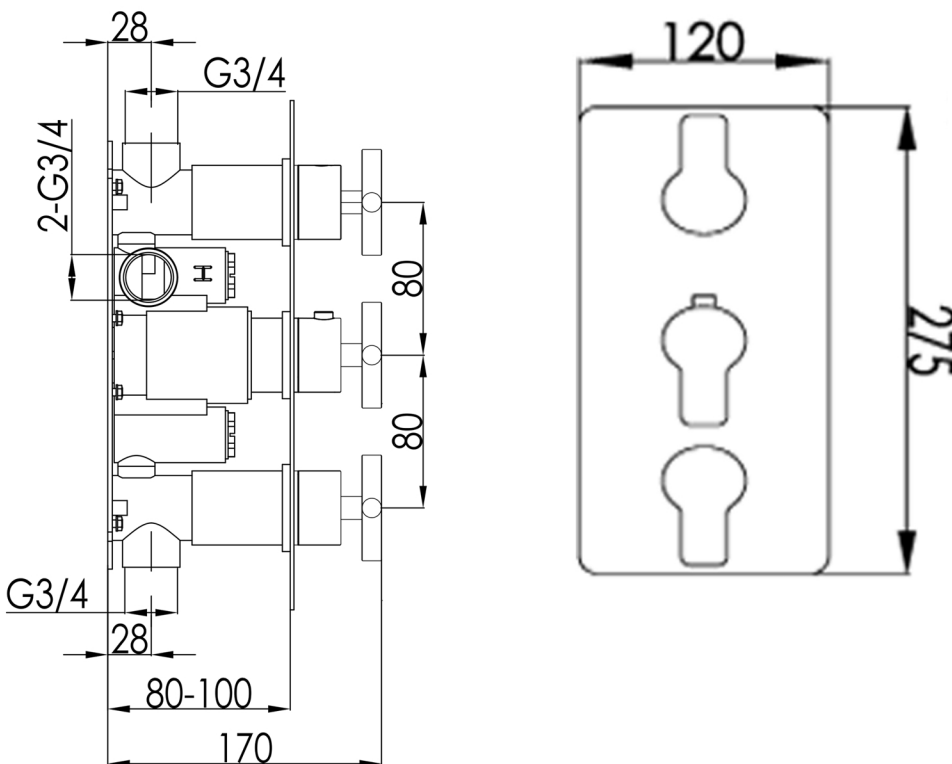

# Technical Data Sheet

Product range: AMORE

Product code: 79690

Finishes Available: Chrome, Matt Black, Brushed Brass

**Min Pressure:**

MP 0.5

**Approvals:**

WRAS

**Connections:**

G3/4"

**Warranty:**

15 Years (5 on cartridges)

## Flow Rate

0.2Bar: 12L/min

0.5Bar: 17L/min

1Bar: 21L/min

2Bar: 28.5L/min

3Bar: 36L/min