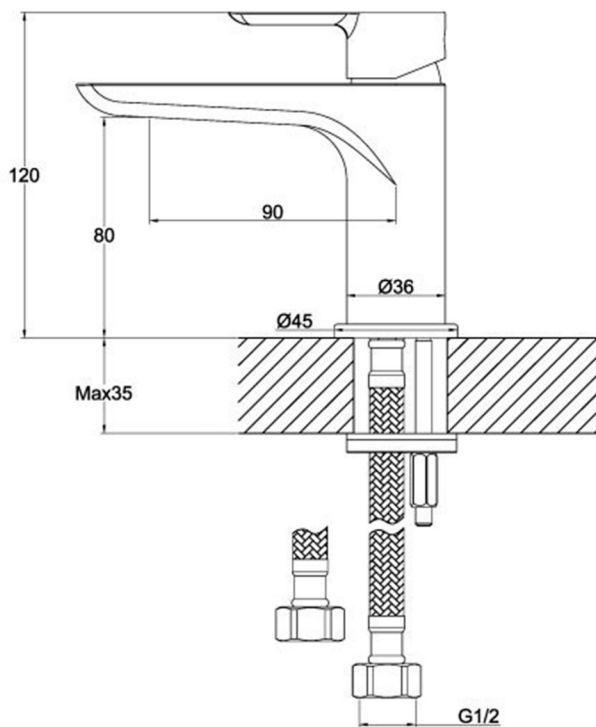

# Technical Data Sheet

Product range: AMORE

Product code: 79025

Finishes Available: Chrome

**Min Pressure:**

LP 0.2

**Approvals:**

N/A

**Connections:**

G1/2"

**Warranty:**

15 Years (5 on cartridges)

## Flow Rate