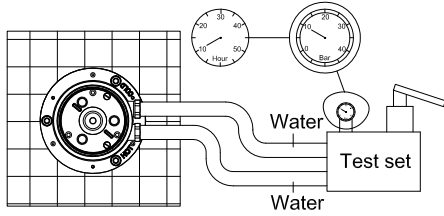

1

Code: 71534

HUGO FLOOR STANDING SINGLE LEVER
BATH/SHOWER MIXER

Coordinated Bathrooms Designed For You

2

Installation Steps

3

4