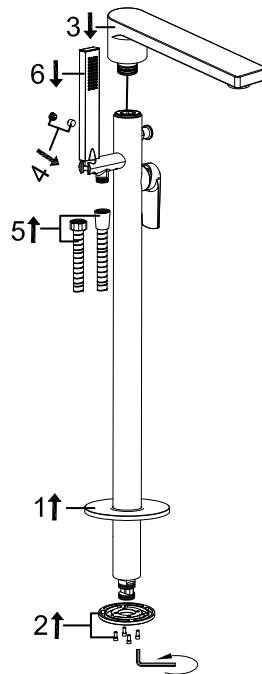

1

Code: 71534

HUGO FLOOR STANDING SINGLE LEVER
BATH/SHOWER MIXER

Coordinated Bathrooms Designed For You

2

Installation Steps

3

4

5

6

7

8

9