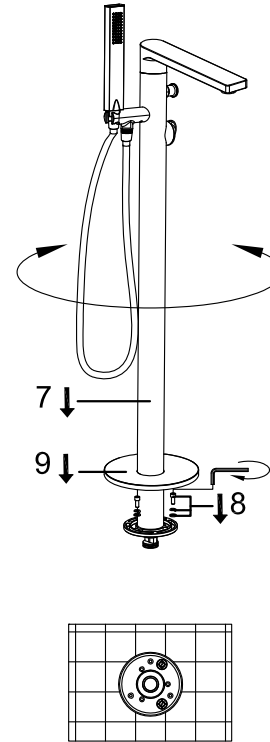

1

Code: 71534

HUGO FLOOR STANDING SINGLE LEVER
BATH/SHOWER MIXER

Coordinated Bathrooms Designed For You

2

Installation Steps

3

4

5

6

7

8

9