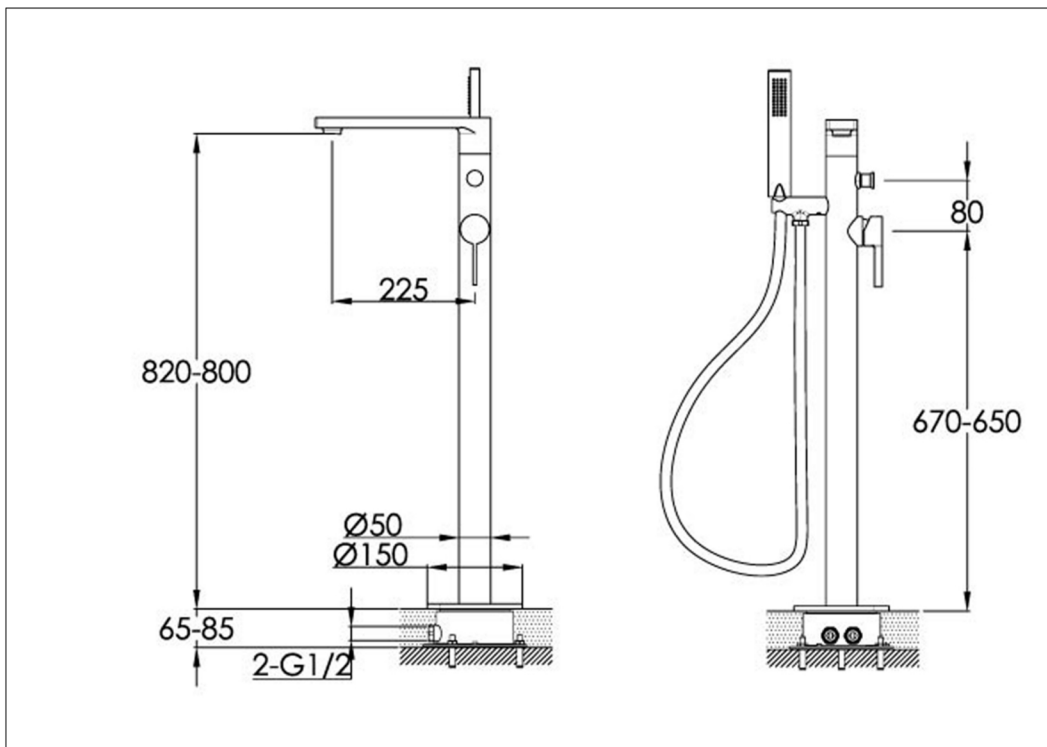

Technical Data Sheet

Product range: HUGO

Product code: 71534

Finishes Available: Chrome

Min Pressure:

HP 1

Approvals:

N/A

Connections:

G1/2"

Warranty:

15 Years (5 on cartridges)

Flow Rate

Shower

0.2Bar: 2.2L/min

0.5Bar: 3L/min

1Bar: 5L/min

2Bar: 7.8L/min

3Bar: 9.4L/min

Flow Rate

Bath

0.2Bar: 4.2L/min

0.5Bar: 6L/min

1Bar: 10.4L/min