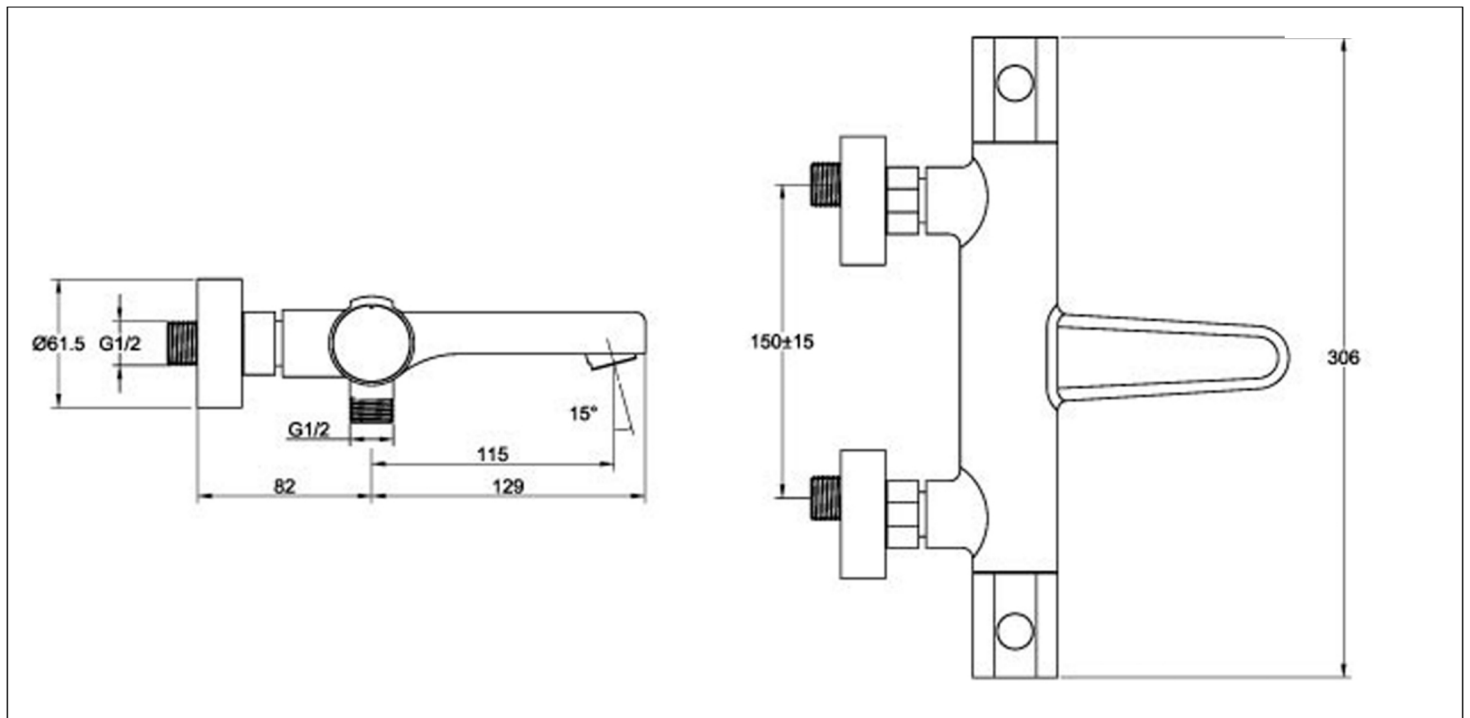

Technical Data Sheet

Product range: HUGO

Product code: 29657DM

Finishes Available: Chrome

Min Pressure:

HP 1

Approvals:

N/A

Connections:

G 1/2"

Warranty:

15 Years (5 on cartridges)

Flow Rate

Shower

0.5Bar: 6L/min

1Bar: 10L/min

2Bar: 13L/min

3Bar: 17L/min

Flow Rate

Bath

0.5Bar: 7L/min

1Bar: 11L/min

2Bar: 14L/min

3Bar: 18L/min