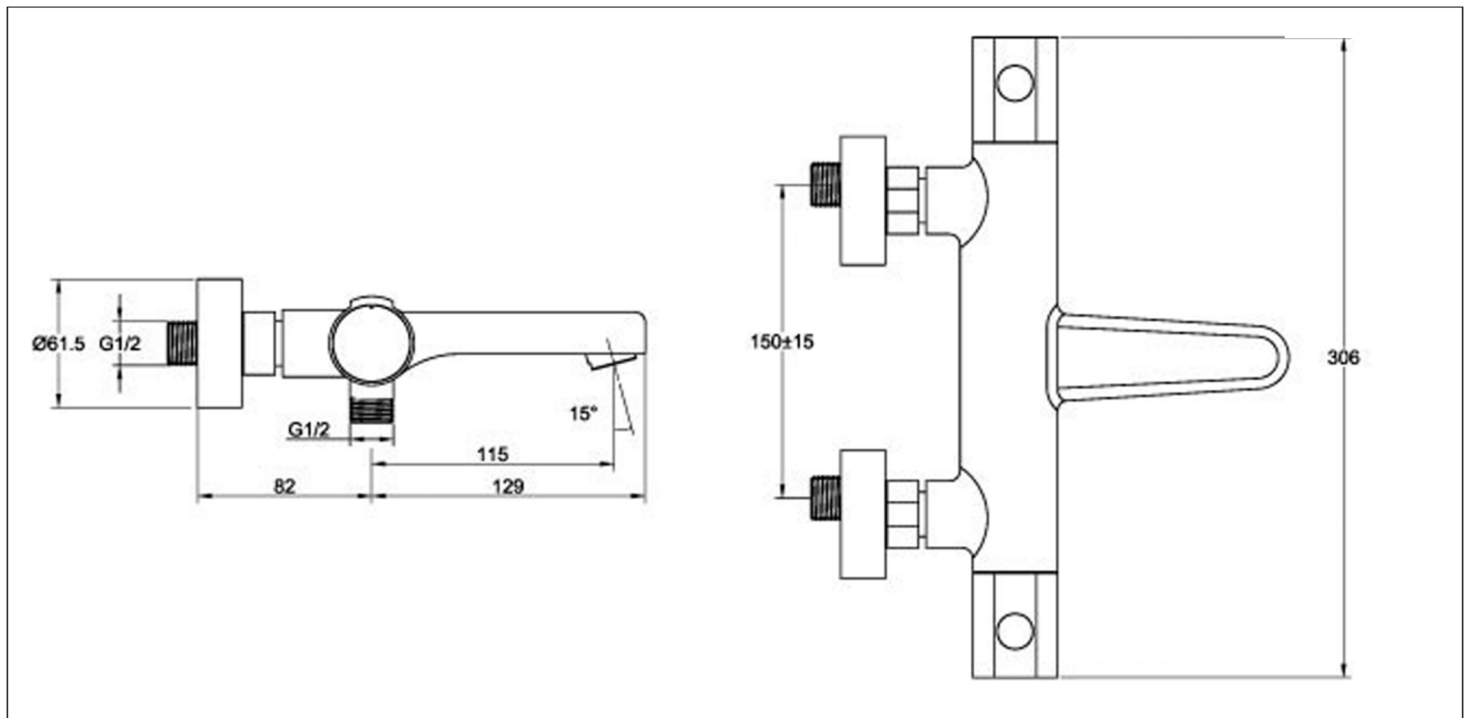

Technical Data Sheet

Product range: HUGO

Product code: 29657

Finishes Available: Chrome

Min Pressure:

HP 1

Approvals:

N/A

Connections:

G 1/2"

Warranty:

15 Years (5 on cartridges)

Flow Rate

Shower

0.5Bar: 6L/min

1Bar: 10L/min

2Bar: 13L/min

3Bar: 17L/min

Flow Rate

Bath

0.5Bar: 7L/min

1Bar: 11L/min

2Bar: 14L/min

3Bar: 18L/min