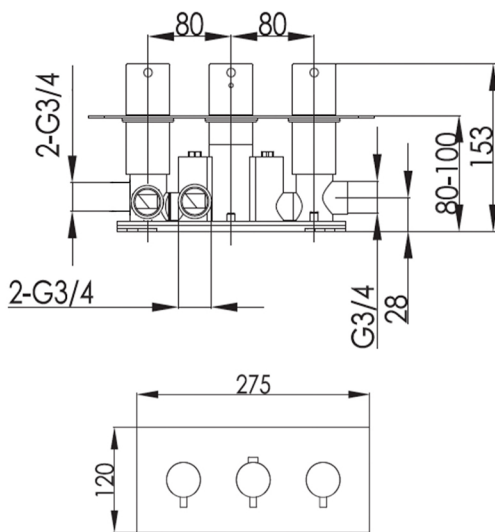

Technical Data Sheet

Product range: CURVE

Product code: 72692

Finishes Available: Chrome

Min Pressure:
MP 0.5

Approvals:
WRAS

Connections:
G3/4"

Warranty:
15 Years (5 on cartridges)

Flow Rate

Diverter side
0.2Bar: 8.5L/min
0.5Bar: 12L/min
1Bar: 16L/min
2Bar: 22.5L/min
3Bar: 28.5L/min

Flow Rate

On-Off side
0.2Bar: 12L/min
0.5Bar: 17L/min
1Bar: 21L/min
2Bar: 28.5L/min
3Bar: 36L/min