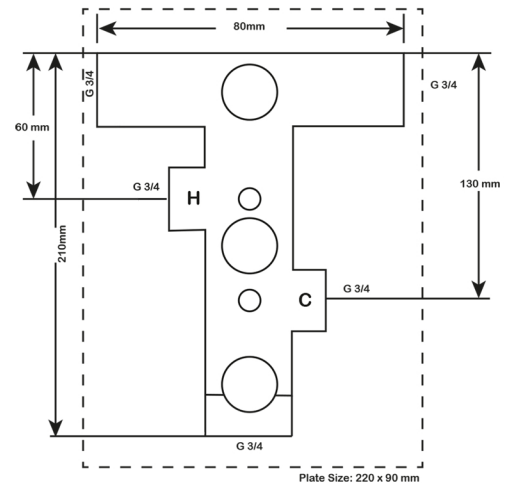

Technical Data Sheet

Product range: CURVE

Product code: 72692

Finishes Available: Chrome

Min Pressure:
MP 0.5

Approvals:
WRAS

Connections:
G3/4"

Warranty:
15 Years (5 on cartridges)

Flow Rate

Diverter side
0.2Bar: 8.5L/min
0.5Bar: 12L/min
1Bar: 16L/min
2Bar: 22.5L/min
3Bar: 28.5L/min

Flow Rate

On-Off side
0.2Bar: 12L/min
0.5Bar: 17L/min
1Bar: 21L/min
2Bar: 28.5L/min
3Bar: 36L/min