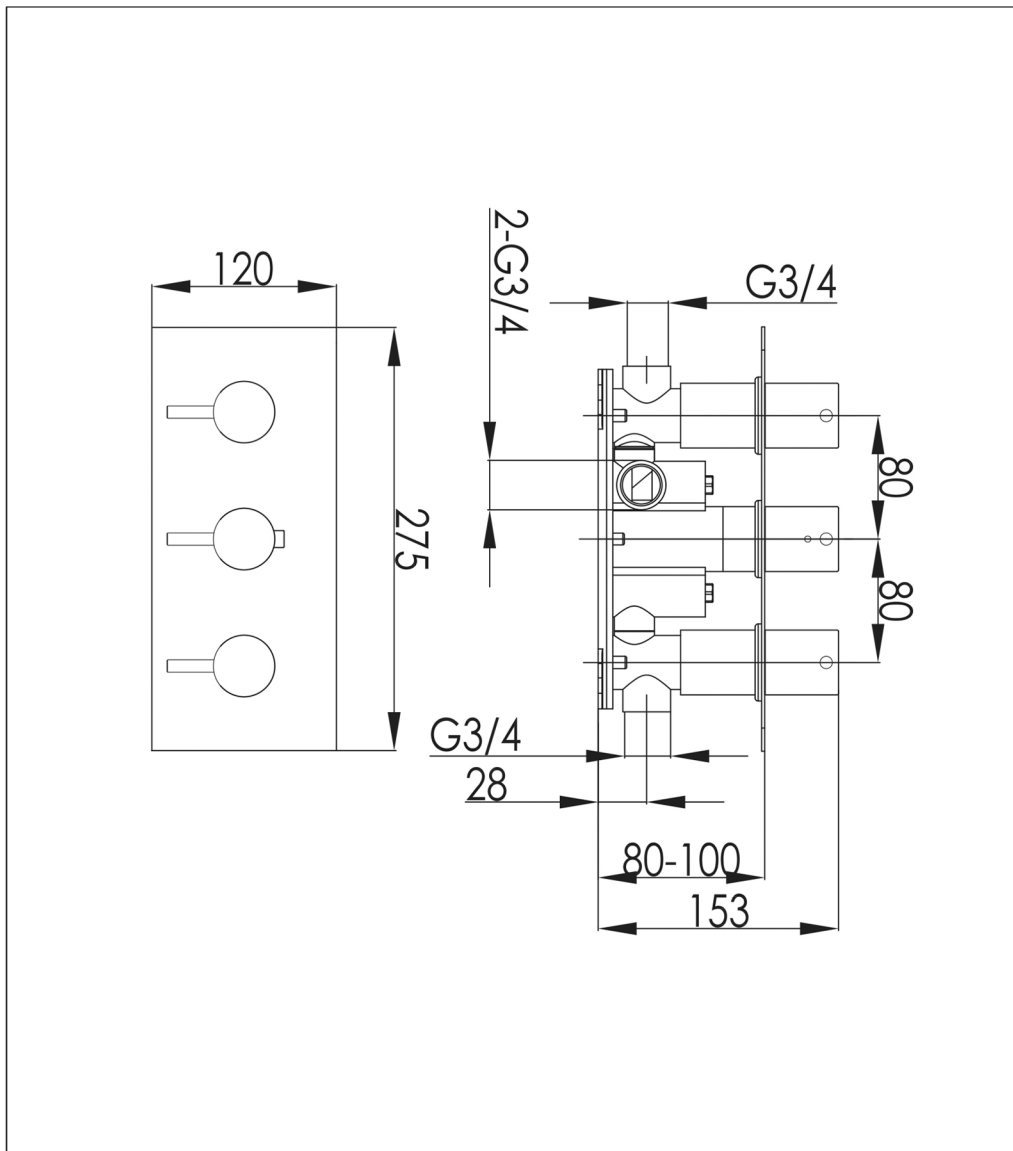

Technical Data Sheet

Product range: CURVE

Product code: 72693

Finishes Available: Chrome

Min Pressure:

MP 0.5

Approvals:

WRAS

Connections:

G3/4"

Warranty:

15 Years (5 on cartridges)

Flow Rate

0.2 Bar: 12 L/min

0.5 Bar: 17 L/min

1 Bar: 21 L/min