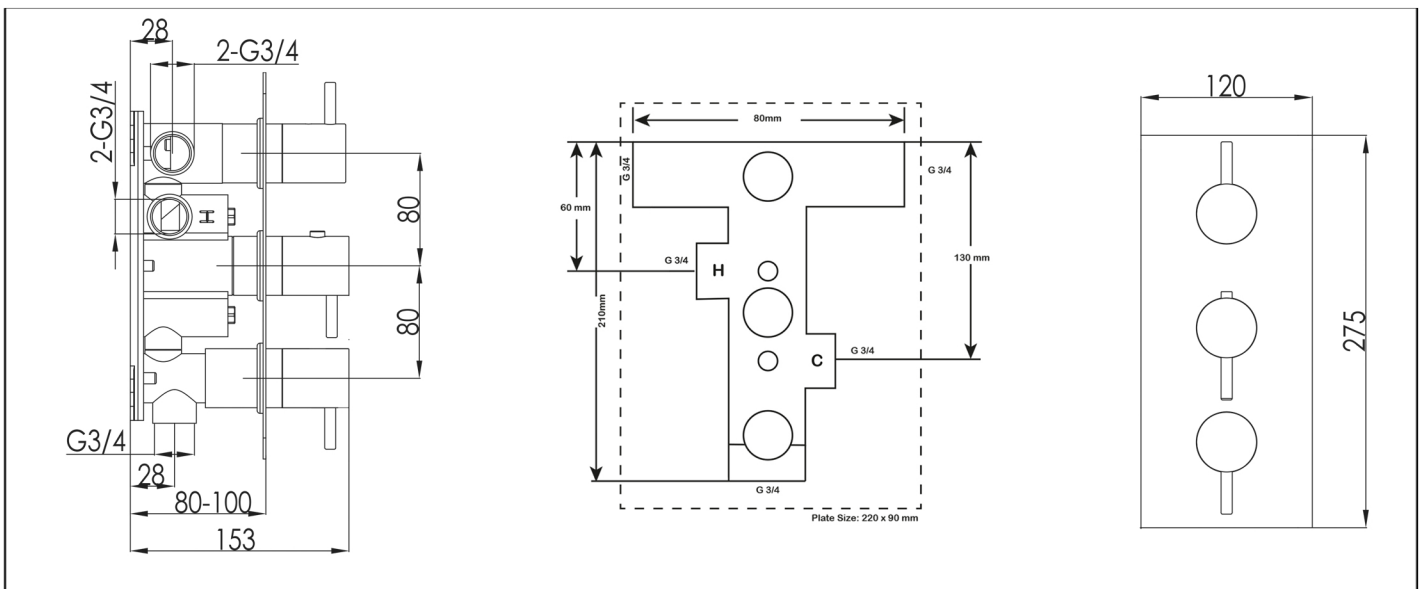

# Technical Data Sheet

Product range: CURVE

Product code: 72691

Finishes Available: Chrome

**Min Pressure:**  
MP 0.5

**Approvals:**  
WRAS

**Connections:**  
G3/4"

**Warranty:**  
15 Years (5 on cartridges)

## Flow Rate

Diverter side  
0.2Bar: 8.5L/min  
0.5Bar: 12L/min  
1Bar: 16L/min  
2Bar: 22.5L/min  
3Bar: 28.5L/min

## Flow Rate

On-Off side  
0.2Bar: 12L/min  
0.5Bar: 17L/min  
1Bar: 21L/min  
2Bar: 28.5L/min  
3Bar: 36L/min