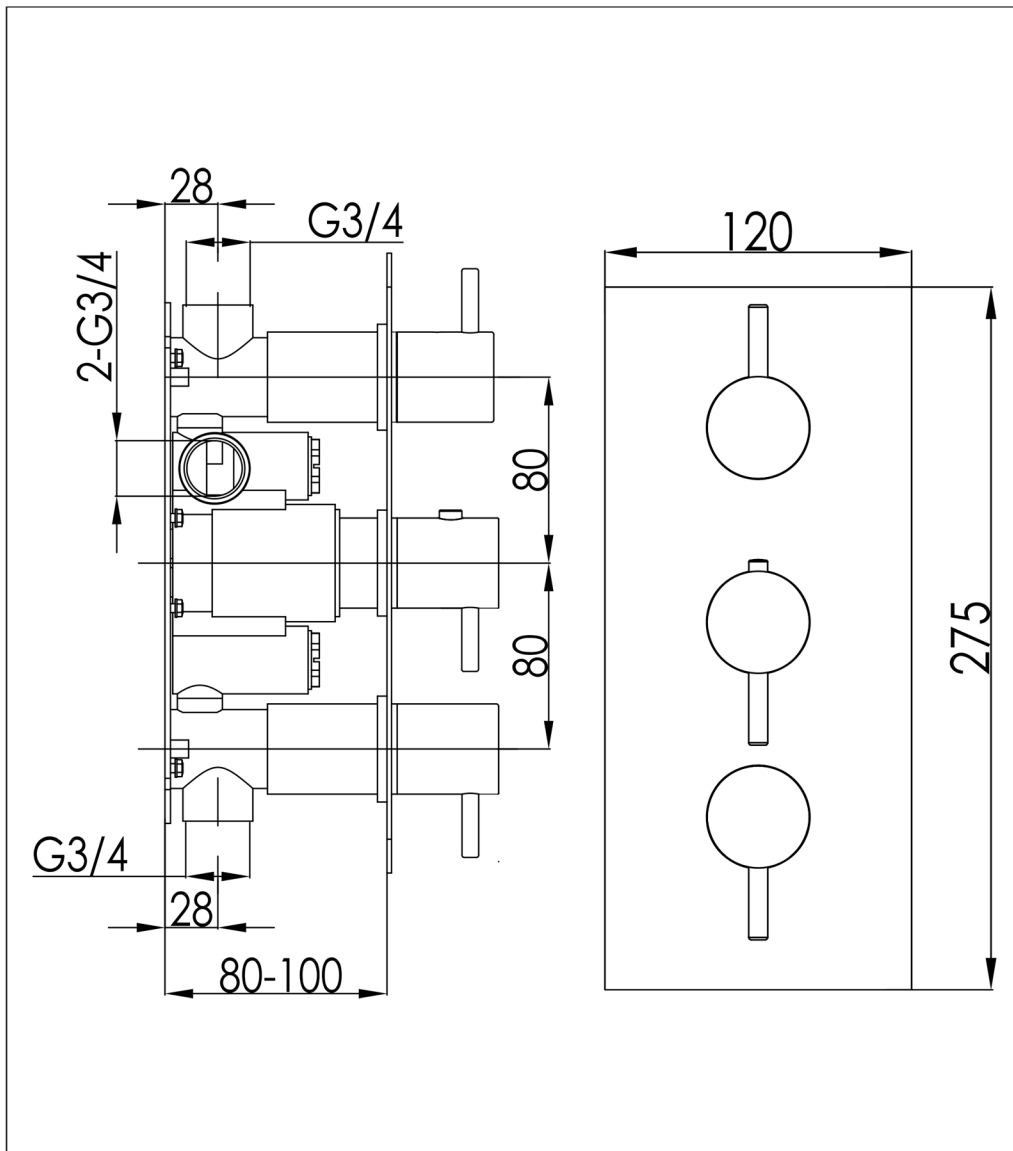

# Technical Data Sheet

Product range: CURVE

Product code: 72690

Finishes Available: Chrome

**Min Pressure:**

MP 0.5

**Approvals:**

WRAS

**Connections:**

G3/4"

**Warranty:**

15 Years (5 on cartridges)

## Flow Rate

0.2 Bar: 12 L/min

0.5 Bar: 17 L/min

1 Bar: 21 L/min

2 Bar: 28.5 L/min

3 Bar: 36 L/min