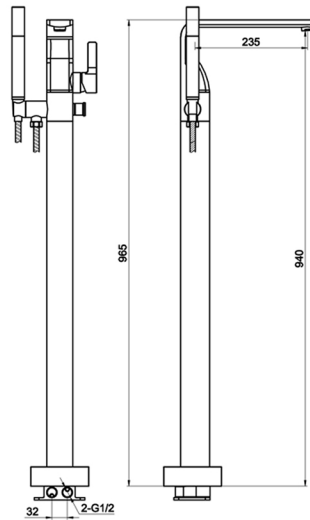

Technical Data Sheet

Product range: CURVE

Product code: 72534

Finishes Available: Chrome

Min Pressure:
HP 2

Approvals:
N/A

Connections:
G 1/2"

Warranty:
15 Years (5 on cartridges)

Flow Rate

Bath
0.5Bar: 8L/min
1Bar: 11L/min
2Bar: 14.3L/min
3Bar: 17.8L/min

Flow Rate

Shower
0.5Bar: 5.1L/min
1Bar: 8L/min
2Bar: 13.8L/min
3Bar: 14.2L/min