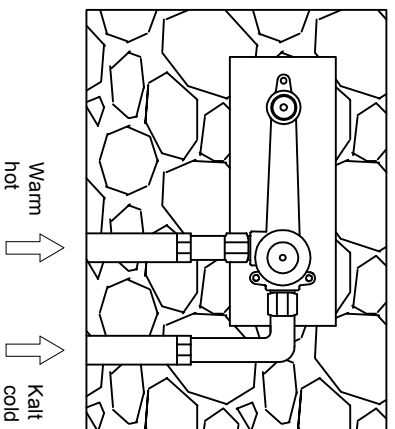

Single lever mono basin mixer

Art NO:72273

Installation

Technique drawing

Explosion drawing