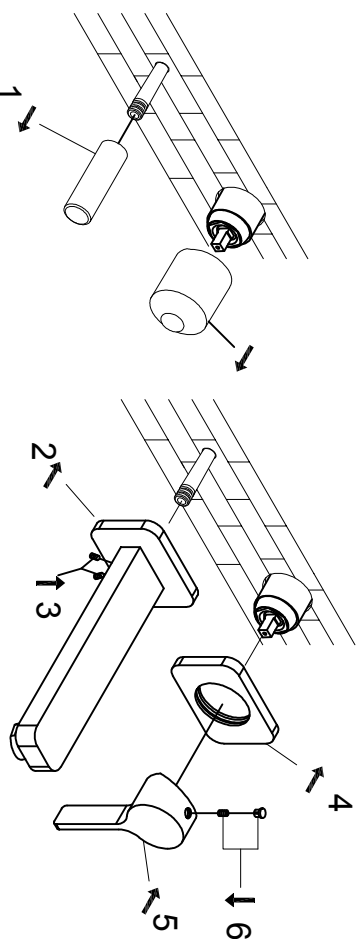

Single lever mono basin mixer

Art NO:72273

Installation

Technique drawing

Explosion drawing