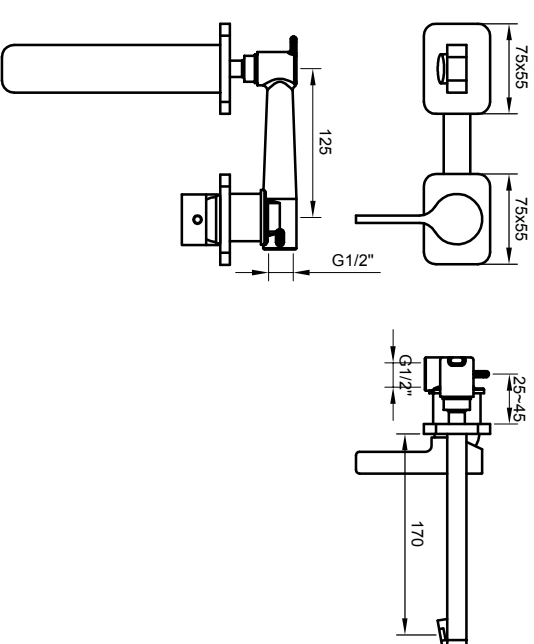

Single lever mono basin mixer

Art NO:72273

Installation

Technique drawing

Explosion drawing