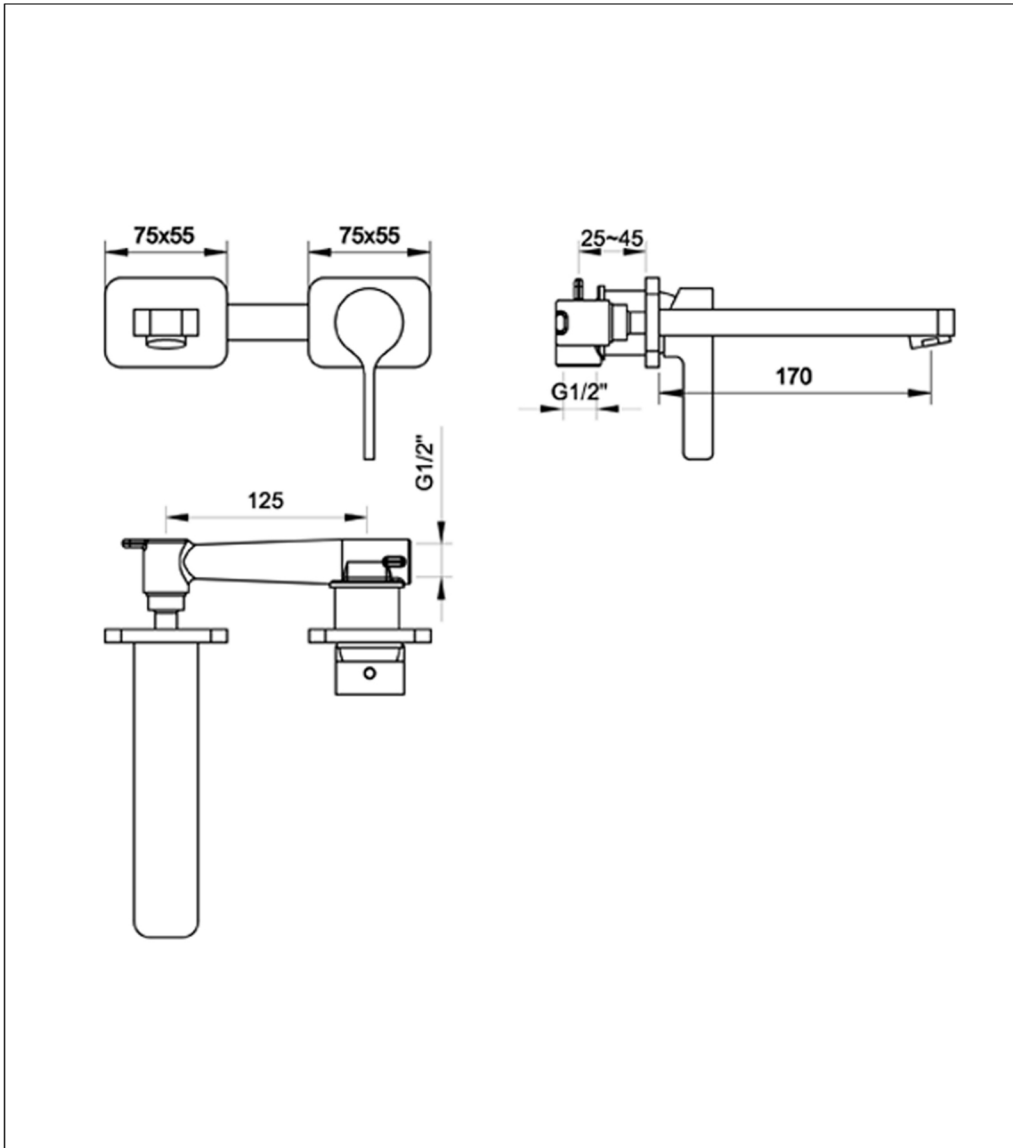

# Technical Data Sheet

Product range: CURVE

Product code: 72273

Finishes Available: Chrome

Min Pressure:

HP 1

Approvals:

N/A

Connections:

G 1/2"

Warranty:

15 Years (5 on cartridges)

## Flow Rate

0.5Bar: 9L/min

1Bar: 13.2L/min

2Bar: 17.8L/min

3Bar: 22L/min