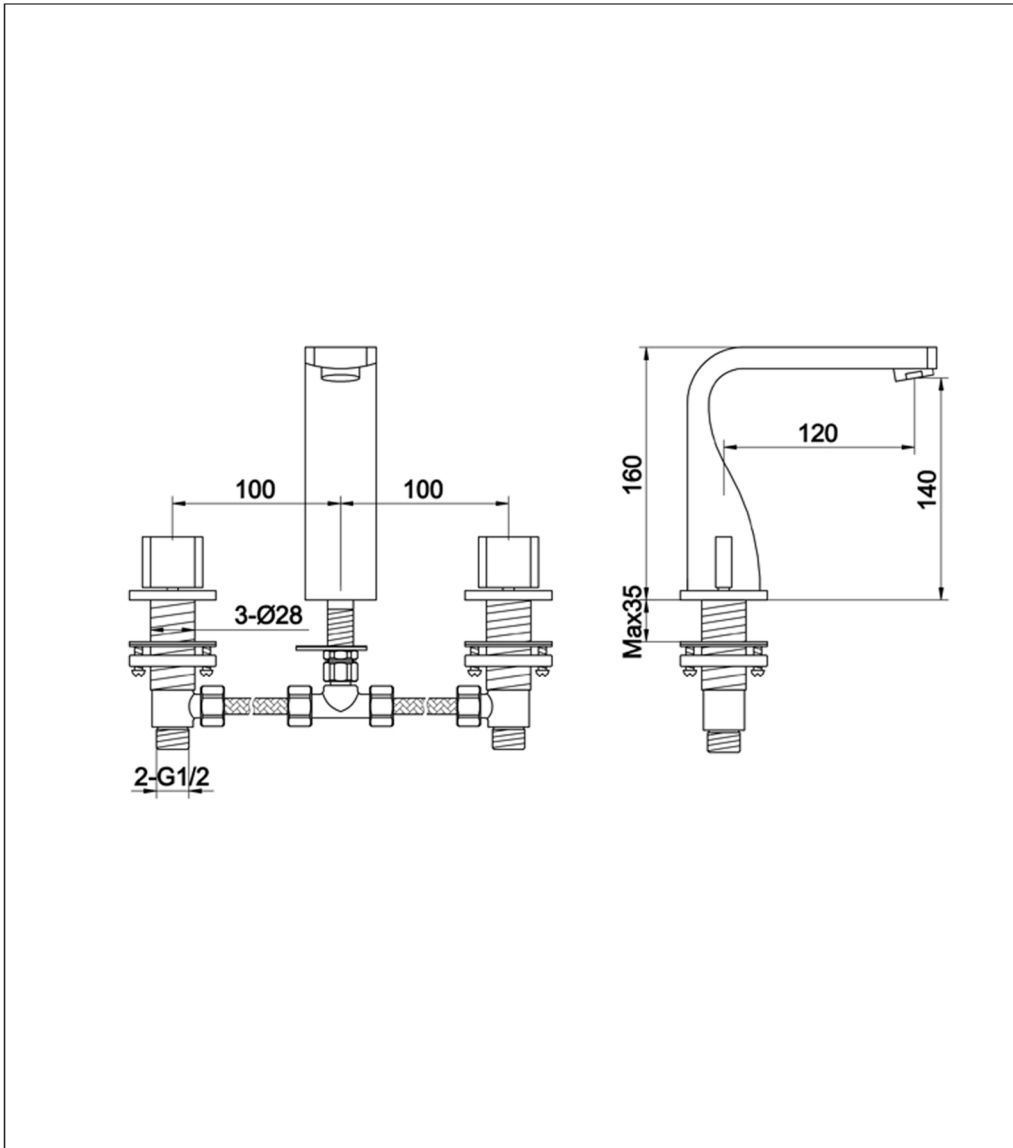

Technical Data Sheet

Product range: CURVE

Product code: 72191

Finishes Available: Chrome

Min Pressure:

HP 1

Approvals:

N/A

Connections:

G 1/2"

Warranty:

15 Years (5 on cartridges)

Flow Rate

0.5Bar: 7L/min

1Bar: 13L/min

2Bar: 18L/min

3Bar: 22L/min