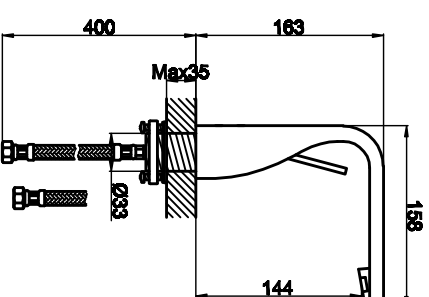

Single lever mono basin mixer

Art NO:72179

Installation

Technique drawing

Explosion drawing