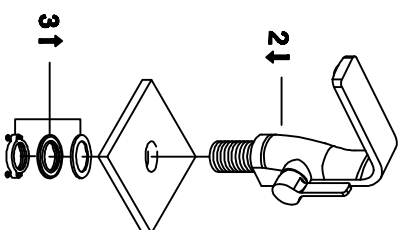

Single lever mono basin mixer

Art NO:72179

Installation

Technique drawing

Explosion drawing