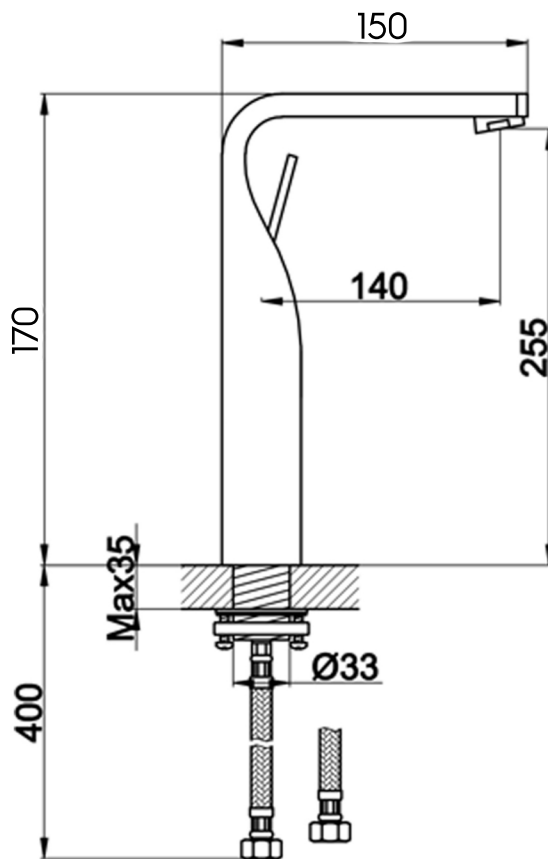

Technical Data Sheet

Product range: CURVE

Product code: 72179

Finishes Available: Chrome

Min Pressure:

HP 1

Approvals:

N/A

Connections:

G 1/2"

Warranty:

15 Years (5 on cartridges)

Flow Rate