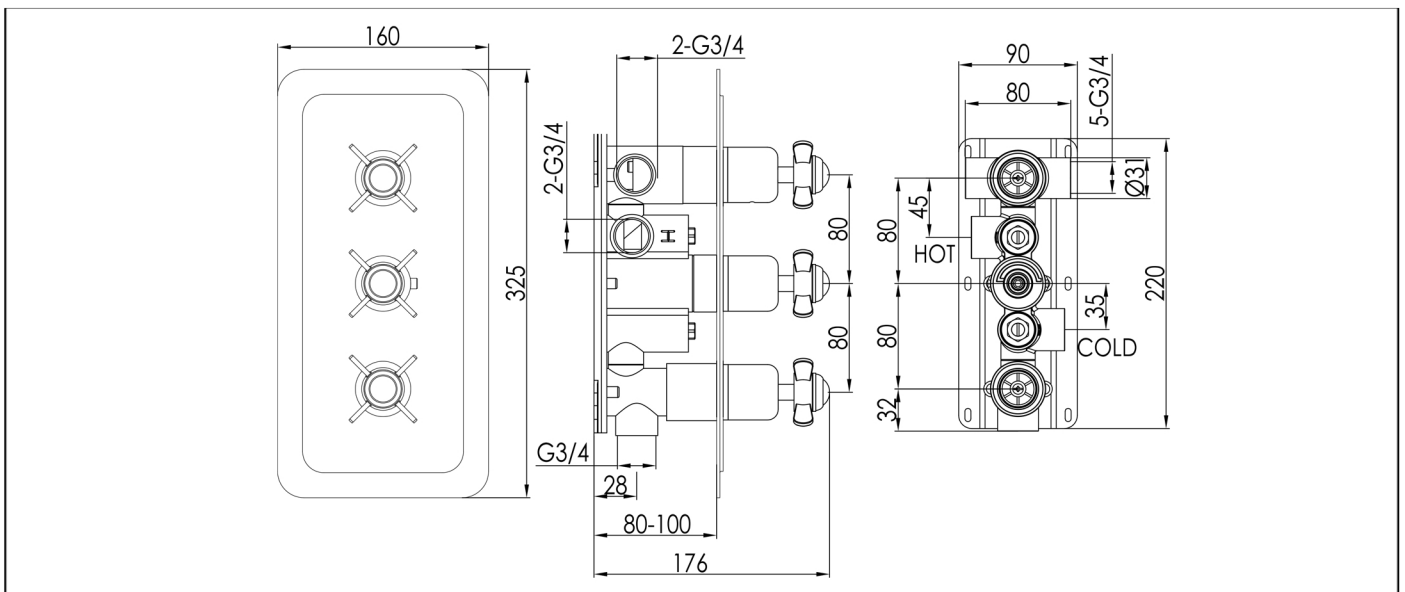

# Technical Data Sheet

Product range: GROSVENOR

Product code: 98692, 98692NK, 986692G, GB98692

Finishes Available: Brass with Chrome, Antique Brass, Nickel finishes

**Min Pressure:**

MP 0.5

**Approvals:**

WRAS

**Connections:**

G3/4"

**Warranty:**

15 Years (5 on cartridges)

**Flow Rate**

Diverter side

0.2Bar: 8.5L/min

0.5Bar: 12L/min

1Bar: 16L/min

2Bar: 22.5L/min

3Bar: 28.5L/min

**Flow Rate**

On-Off side

0.2Bar: 12L/min

0.5Bar: 17L/min

1Bar: 21L/min