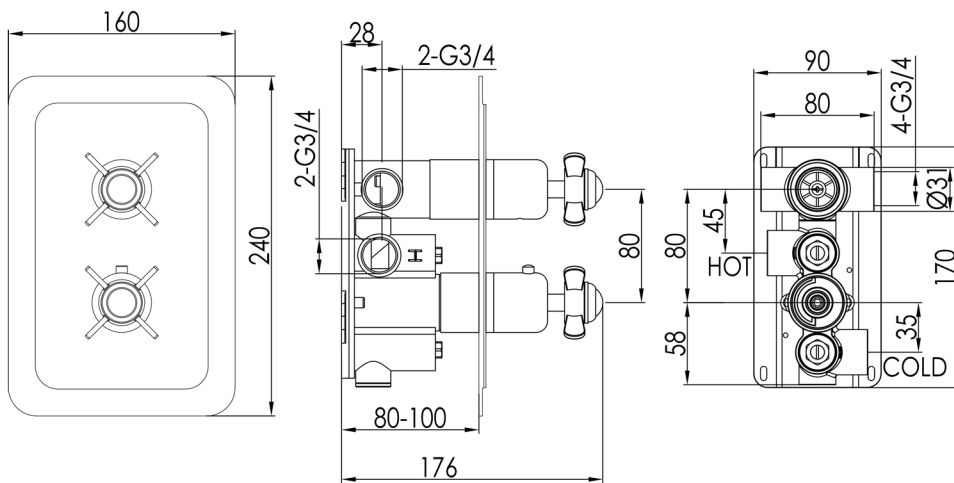

Technical Data Sheet

Product range: GROSVENOR

Product code: 98671, 98671NK, 986671G, GB98671

Finishes Available: Brass with Chrome, Antique Brass finishes

Min Pressure:

MP 0.5

Approvals:

WRAS

Connections:

G 3/4"

Warranty:

15 Years (5 on cartridges)

Flow Rate

0.2Bar: 8.5L/min

0.5Bar: 12L/min

1Bar: 16L/min