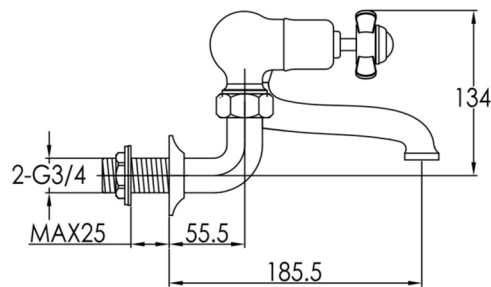

# Technical Data Sheet

Product range: GROSVENOR

Product code: 98223WM, 98223WMNK, 98223WMG, GB98223WM

Finishes Available: Brass with Chrome, Antique Brass, Nickel finishes

**Min Pressure:**

LP 0.2

**Approvals:**

N/A

**Connections:**

G 3/4"

**Warranty:**

15 Years (5 on cartridges)

## Flow Rate

0.2Bar: 9L/min

0.5Bar: 10.5L/min

1Bar: 12.5L/min

2Bar: 17L/min

3Bar: 20.2L/min