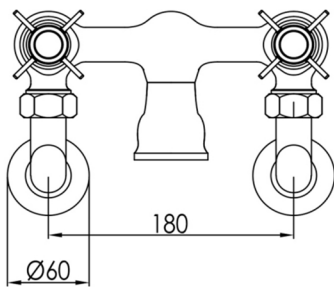

# Technical Data Sheet

Product range: GROSVENOR

Product code: 98223WM, 98223WMNK, 98223WMG, GB98223WM

Finishes Available: Brass with Chrome, Antique Brass, Nickel finishes

**Min Pressure:**

LP 0.2

**Approvals:**

N/A

**Connections:**

G 3/4"

**Warranty:**

15 Years (5 on cartridges)