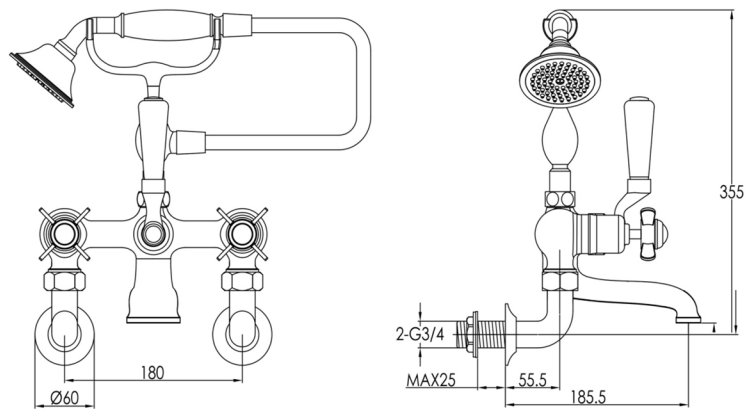

Technical Data Sheet

Product range: GROSVENOR

Product code: 98275WM, 98275WMNK, 986275WMG, GB98275WM

Finishes Available: Brass with Chrome, Antique Brass, Nickel finishes

Min Pressure:

Approvals:
N/A

Connections:
G3/4"

Warranty:
15 Years (5 on cartridges)

Flow Rate

Bath
0.2Bar: 9L/min
0.5Bar: 10.5L/min
1Bar: 12.5L/min
2Bar: 17L/min
3Bar: 20.2L/min

Flow Rate

Shower
0.2Bar: 6L/min
0.5Bar: 7.6L/min
1Bar: 8.8L/min
2Bar: 12L/min
3Bar: 15L/min