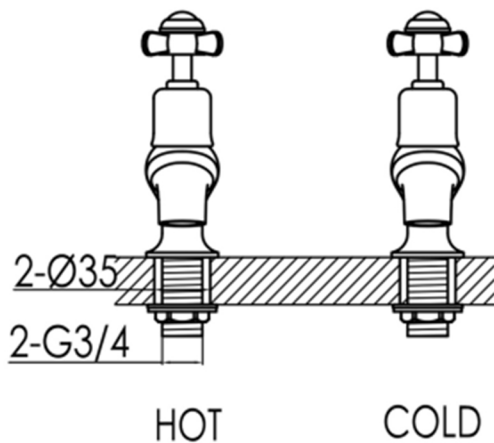

Technical Data Sheet

Product range: GROSVENOR

Product code: 98015, 98015G, GB98015

Finishes Available: Brass with Chrome, Antique Brass finishes

Min Pressure:

HPI

Approvals:

N/A

Connections:

G 1/2"

Warranty:

15 Years (5 on cartridges)

Flow Rate

0.2Bar: 7.6L/min

0.5Bar: 8.6L/min

1Bar: 10L/min