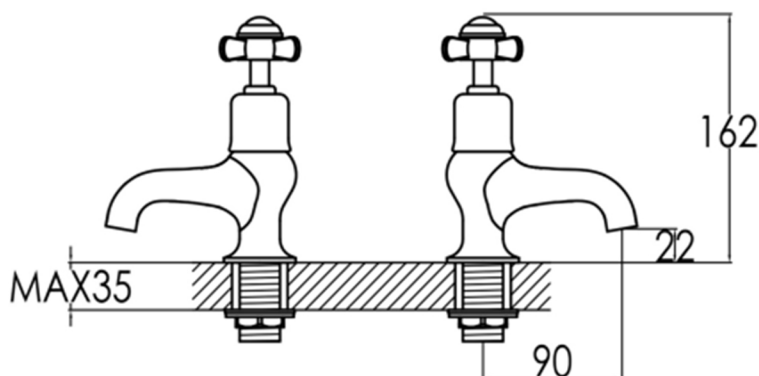

Technical Data Sheet

Product range: GROSVENOR

Product code: 98015, 98015G, GB98015

Finishes Available: Brass with Chrome, Antique Brass finishes

Min Pressure:

HPI

Approvals:

N/A

Connections:

G 1/2"

Warranty:

15 Years (5 on cartridges)

Flow Rate

0.2Bar: 7.6L/min

0.5Bar: 8.6L/min

1Bar: 10L/min