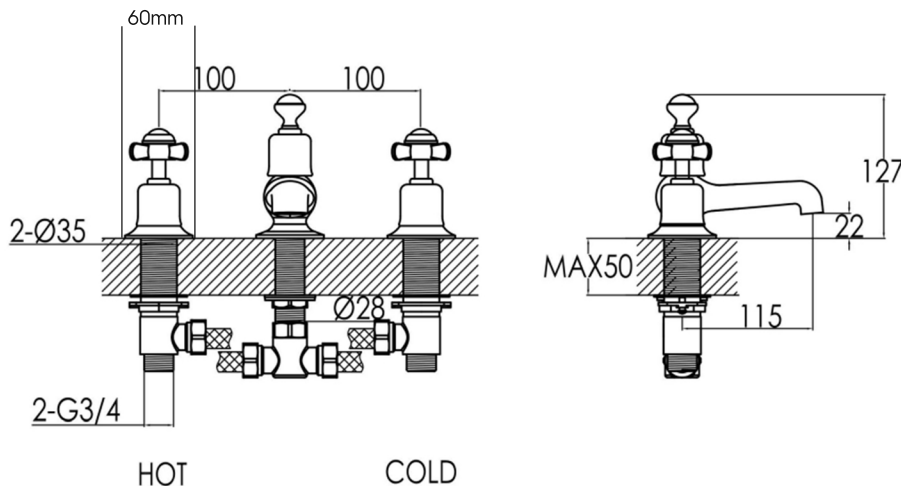

Technical Data Sheet

Product range: GROSVENOR

Product code: 98095, 98095G, GB98095

Finishes Available: Brass with Chrome, Antique Brass finishes

Min Pressure:

LP 0.2

Approvals:

N/A

Connections:

G 3/4"

Warranty:

15 Years (5 on cartridges)

Flow Rate

0.2Bar: 8.6L/min

0.5Bar: 9.6L/min

1Bar: 12.8L/min