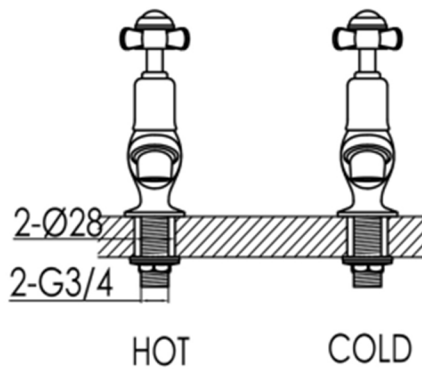

Technical Data Sheet

Product range: GROSVENOR

Product code: 98011, 98011NK, 98011G, GB98011

Finishes Available: Brass with Chrome, Antique Brass, Nickel finishes

Min Pressure:

LP 0.2

Approvals:

N/A

Connections:

G 1/2"

Warranty:

15 Years (5 on cartridges)

Flow Rate

0.2Bar: 6.6L/min

0.5Bar: 8L/min

1Bar: 9.6L/min