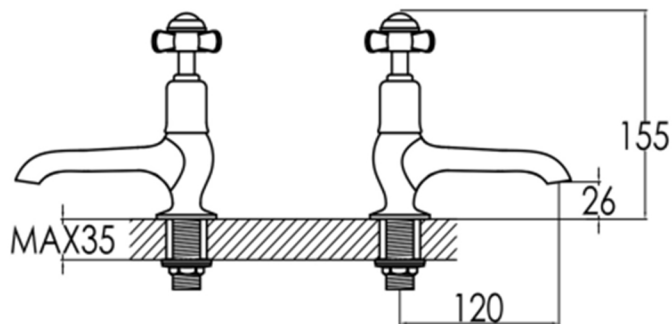

Technical Data Sheet

Product range: GROSVENOR

Product code: 98011, 98011NK, 98011G, GB98011

Finishes Available: Brass with Chrome, Antique Brass, Nickel finishes

Min Pressure:

LP 0.2

Approvals:

N/A

Connections:

G 1/2"

Warranty:

15 Years (5 on cartridges)

Flow Rate

0.2Bar: 6.6L/min

0.5Bar: 8L/min

1Bar: 9.6L/min