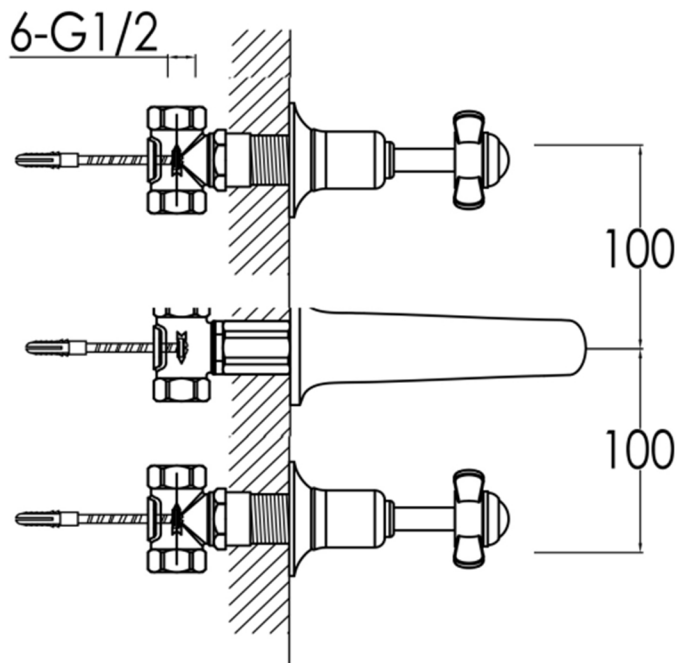

# Technical Data Sheet

Product range: GROSVENOR

Product code: 98089A, 98089ANK, 98089AG, GB98089A

Finishes Available: Brass with Chrome, Antique Brass, Nickel finishes

**Min Pressure:**

LP 0.2

**Approvals:**

N/A

**Connections:**

G 1/2"

**Warranty:**

15 Years (5 on cartridges)

## Flow Rate

0.2Bar: 6.8L/min

0.5Bar: 9L/min

1Bar: 11L/min

2Bar: 16L/min

3Bar: 19.6L/min