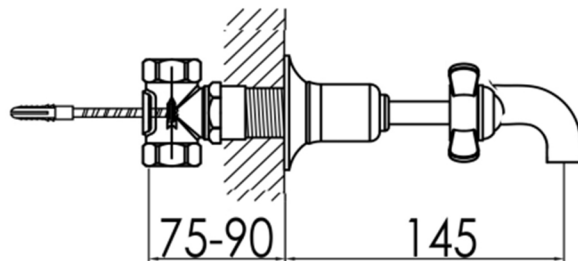

# Technical Data Sheet

Product range: GROSVENOR

Product code: 98089A, 98089ANK, 98089AG, GB98089A

Finishes Available: Brass with Chrome, Antique Brass, Nickel finishes

**Min Pressure:**

LP 0.2

**Approvals:**

N/A

**Connections:**

G 1/2"

**Warranty:**

15 Years (5 on cartridges)