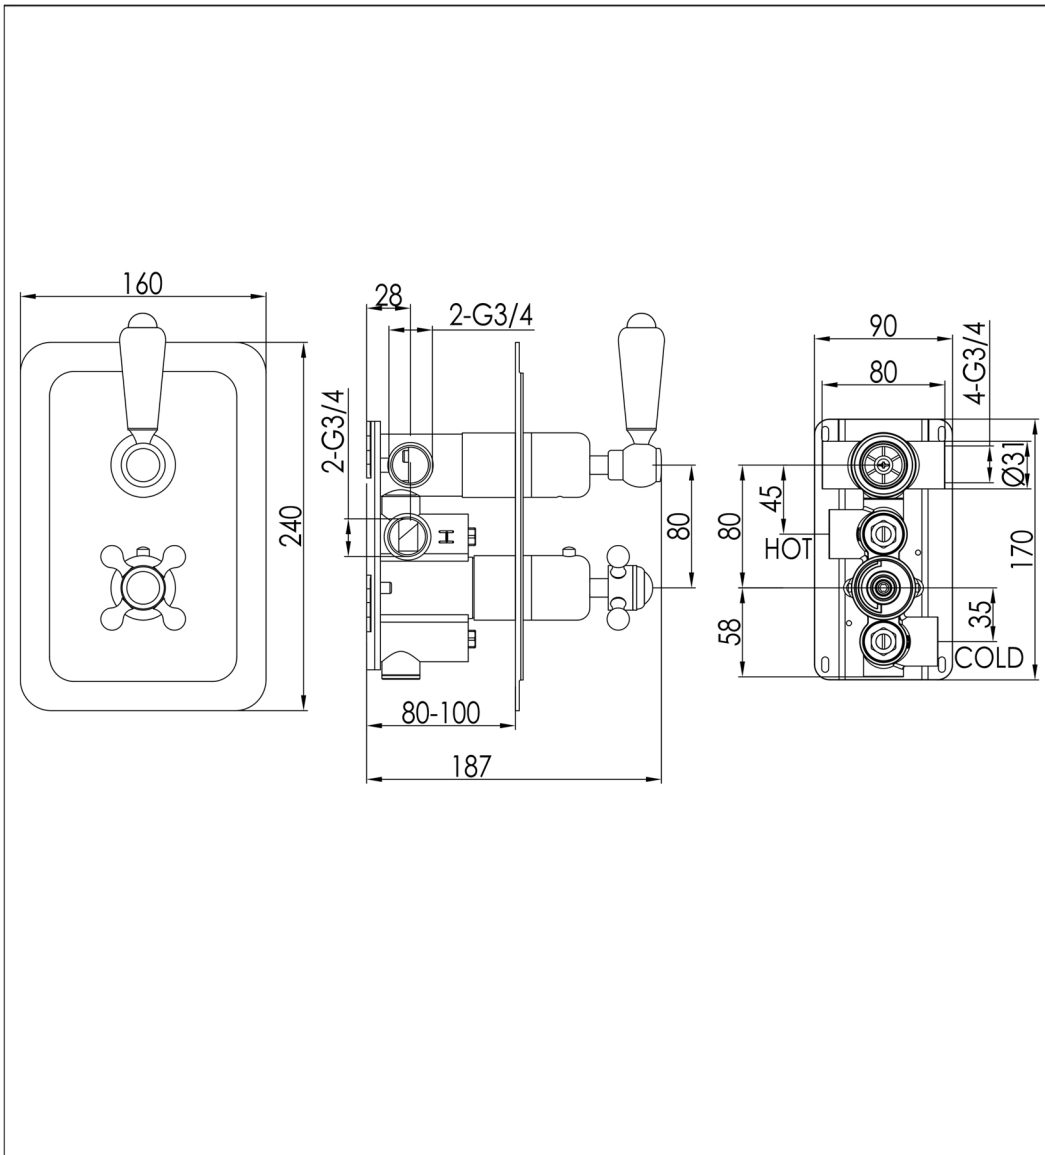

Technical Data Sheet

Product range: GROSVENOR

Product code: 85671, 85671NK, 856671G, GB85671

Finishes Available: Brass with Chrome, Antique Brass finishes

Min Pressure:

MP 0.5

Approvals:

WRAS

Connections:

G 3/4"

Warranty:

15 Years (5 on cartridges)

Flow Rate

0.2Bar: 8.5L/min

0.5Bar: 12L/min

1Bar: 16L/min

2Bar: 22.5L/min

3Bar: 28.5L/min