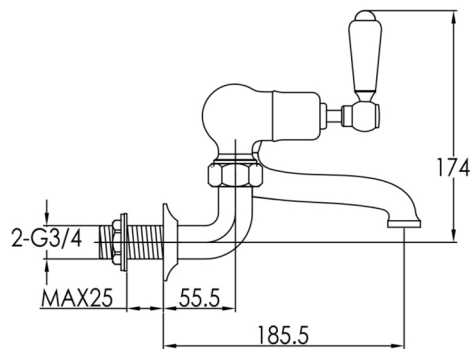

Technical Data Sheet

Product range: GROSVENOR

Product code: 85223WM, 85223WMNK, 85223WMG, GB85223WM

Finishes Available: Brass with Chrome, Antique Brass, Nickel finishes

Min Pressure:

LP 0.2

Approvals:

N/A

Connections:

G 3/4"

Warranty:

15 Years (5 on cartridges)

Flow Rate

0.2Bar: 9L/min

0.5Bar: 10.5L/min

1Bar: 12.5L/min

2Bar: 17L/min

3Bar: 20.2L/min