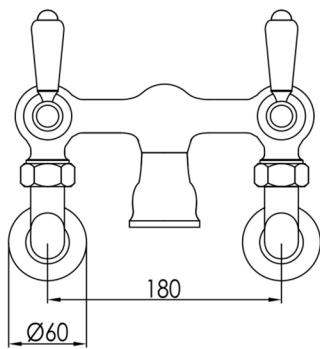

Technical Data Sheet

Product range: GROSVENOR

Product code: 85223WM, 85223WMNK, 85223WMG, GB85223WM

Finishes Available: Brass with Chrome, Antique Brass, Nickel finishes

Min Pressure:

LP 0.2

Approvals:

N/A

Connections:

G 3/4"

Warranty:

15 Years (5 on cartridges)

Flow Rate

0.2Bar: 9L/min

0.5Bar: 10.5L/min

1Bar: 12.5L/min