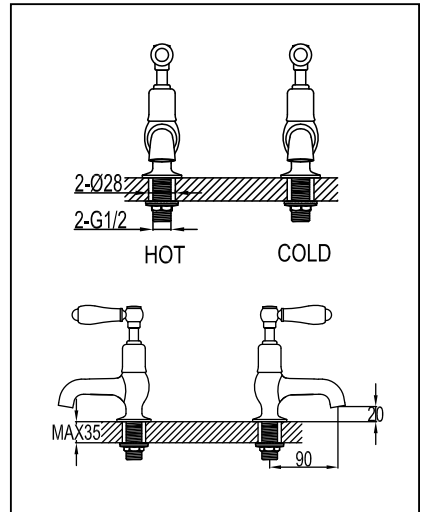

## GROSVENOR LEVER CLOAKROOM BASIN TAPS

### Dimension Drawing