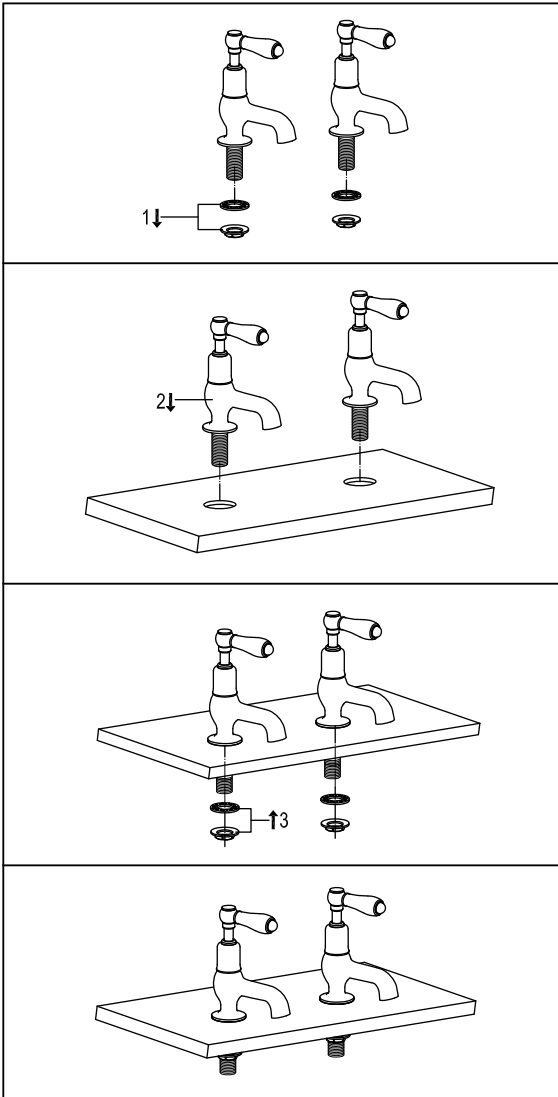

## GROSVENOR LEVER CLOAKROOM BASIN TAPS

### Dimension Drawing