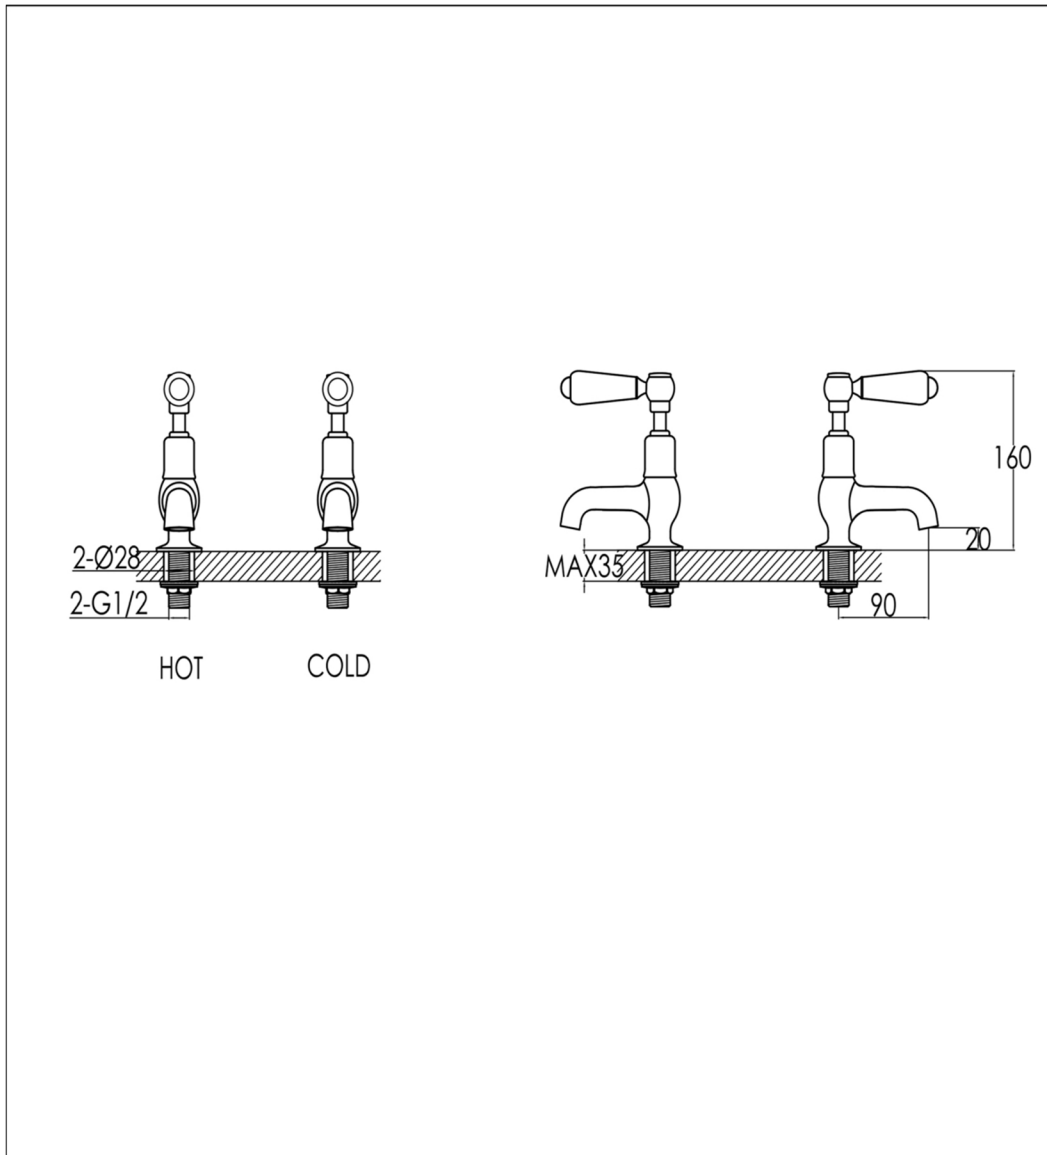

# Technical Data Sheet

Product range: GROSVENOR

Product code: 85025, 85025G, GB85025

Finishes Available: Brass with Chrome, Antique Brass finishes

**Min Pressure:**  
LP 0.2

**Approvals:**  
N/A

**Connections:**  
G 1/2"

**Warranty:**  
15 Years (5 on cartridges)

Flow Rate
0.2Bar: 6.6L/min
0.5Bar: 8L/min
1Bar: 9.6L/min
2Bar: 13.2L/min
3Bar: 16.4L/min