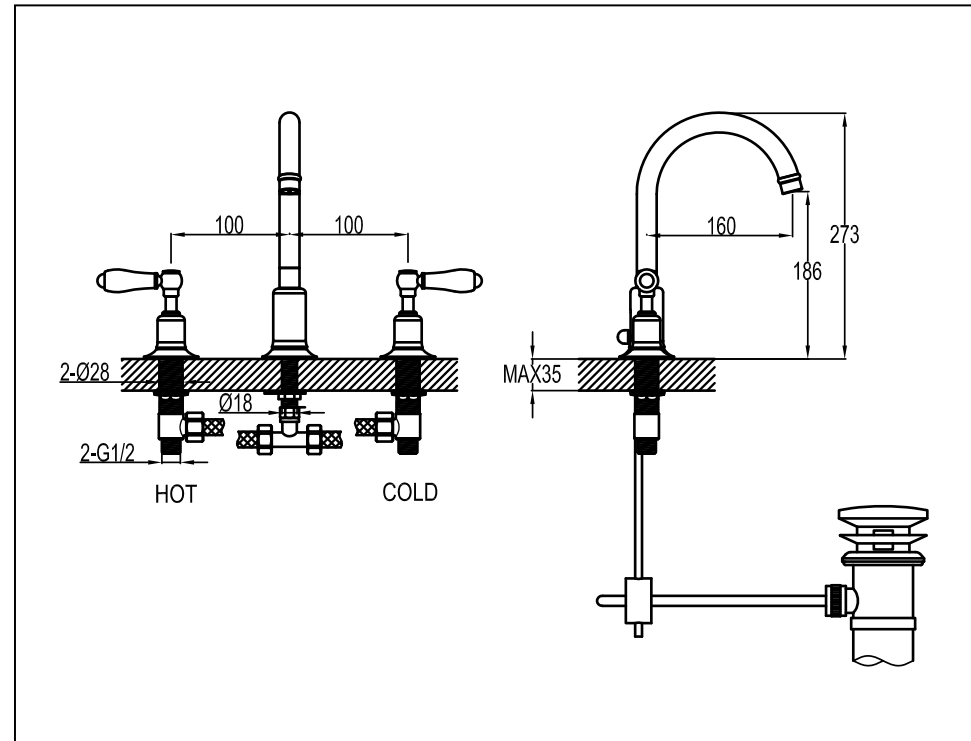

GROSVENOR LEVER 3 HOSE
BASIN MIXER

Coordinated Bathrooms Designed For You

Installation Steps

Dimension Drawing

Explosive drawing