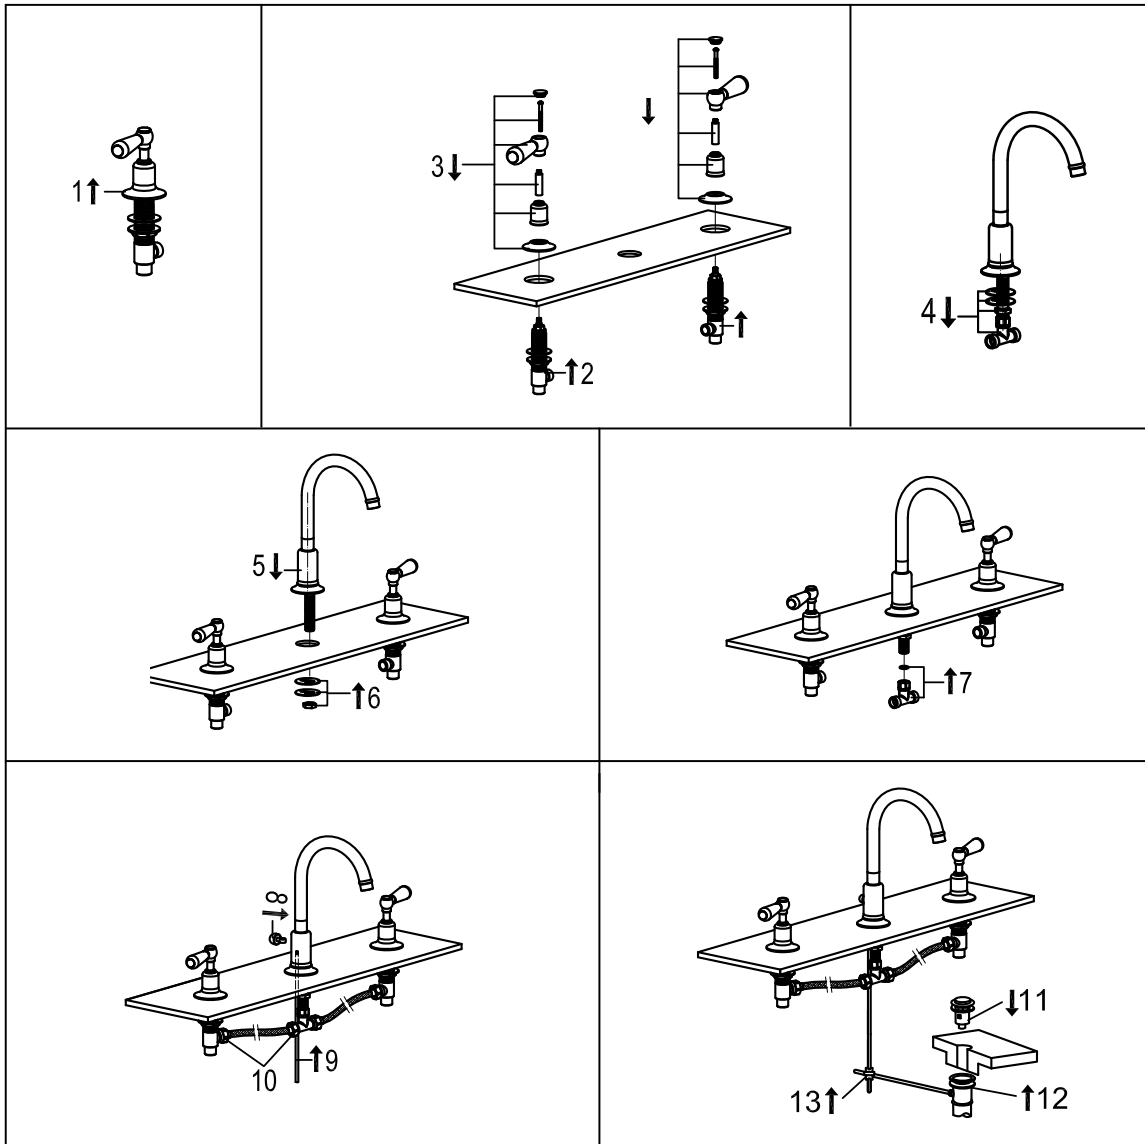

GROSVENOR LEVER 3 HOSE
BASIN MIXER

Coordinated Bathrooms Designed For You

Installation Steps

Dimension Drawing

Explosive drawing