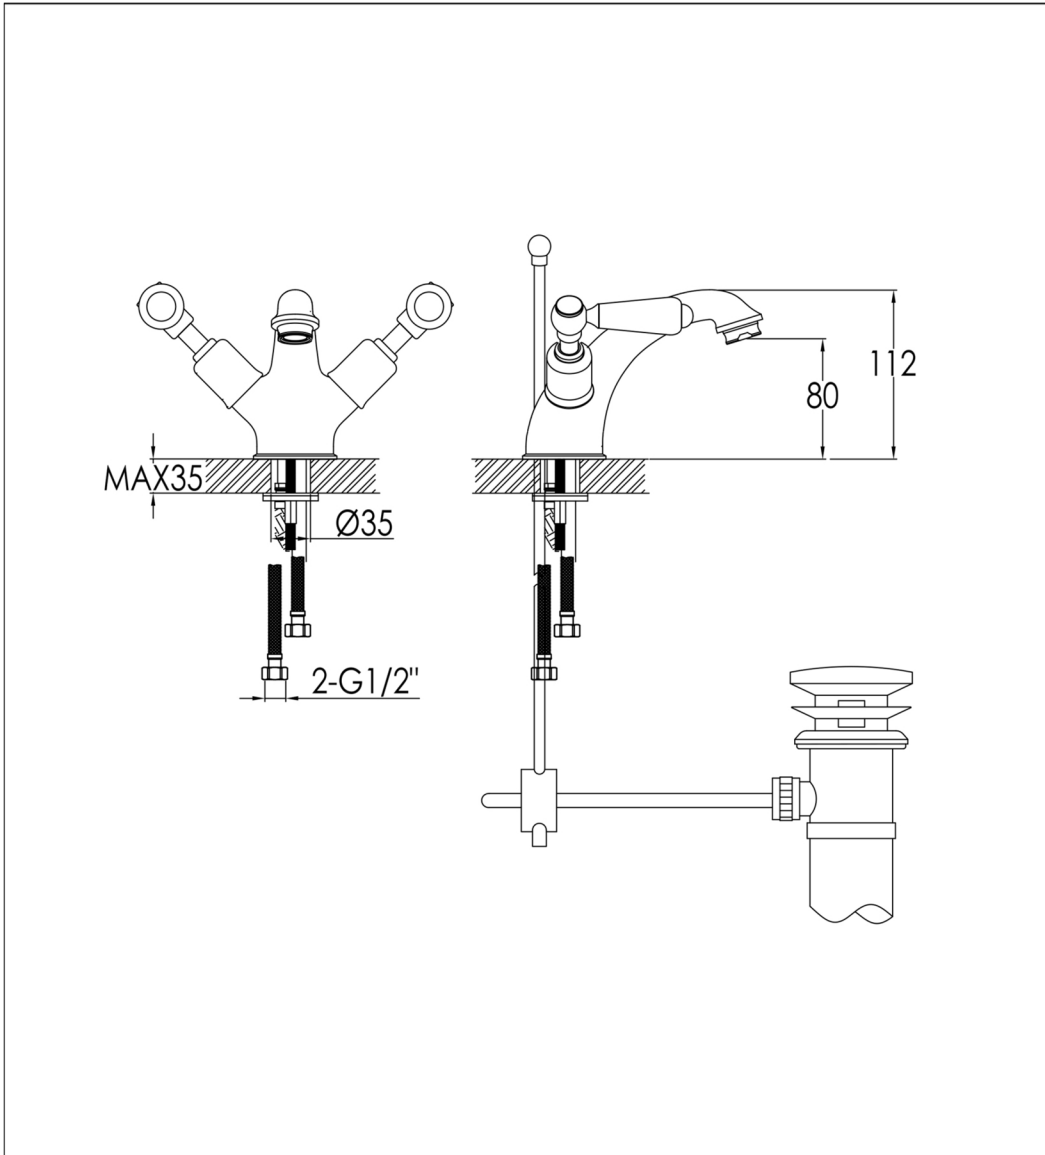

# Technical Data Sheet

Product range: GROSVENOR

Product code: 85169, 85169NK, 85169G,GB85169

Finishes Available: Brass with Chrome, Antique Brass, Nickel finishes

**Min Pressure:**  
LP 0.2

**Approvals:**  
N/A

**Connections:**  
G 1/2"

**Warranty:**  
15 Years (5 on cartridges)

Flow Rate
0.2Bar: 5.2L/min
0.5Bar: 6L/min
1Bar: 7L/min
2Bar: 9.8L/min
3Bar: 12.2L/min