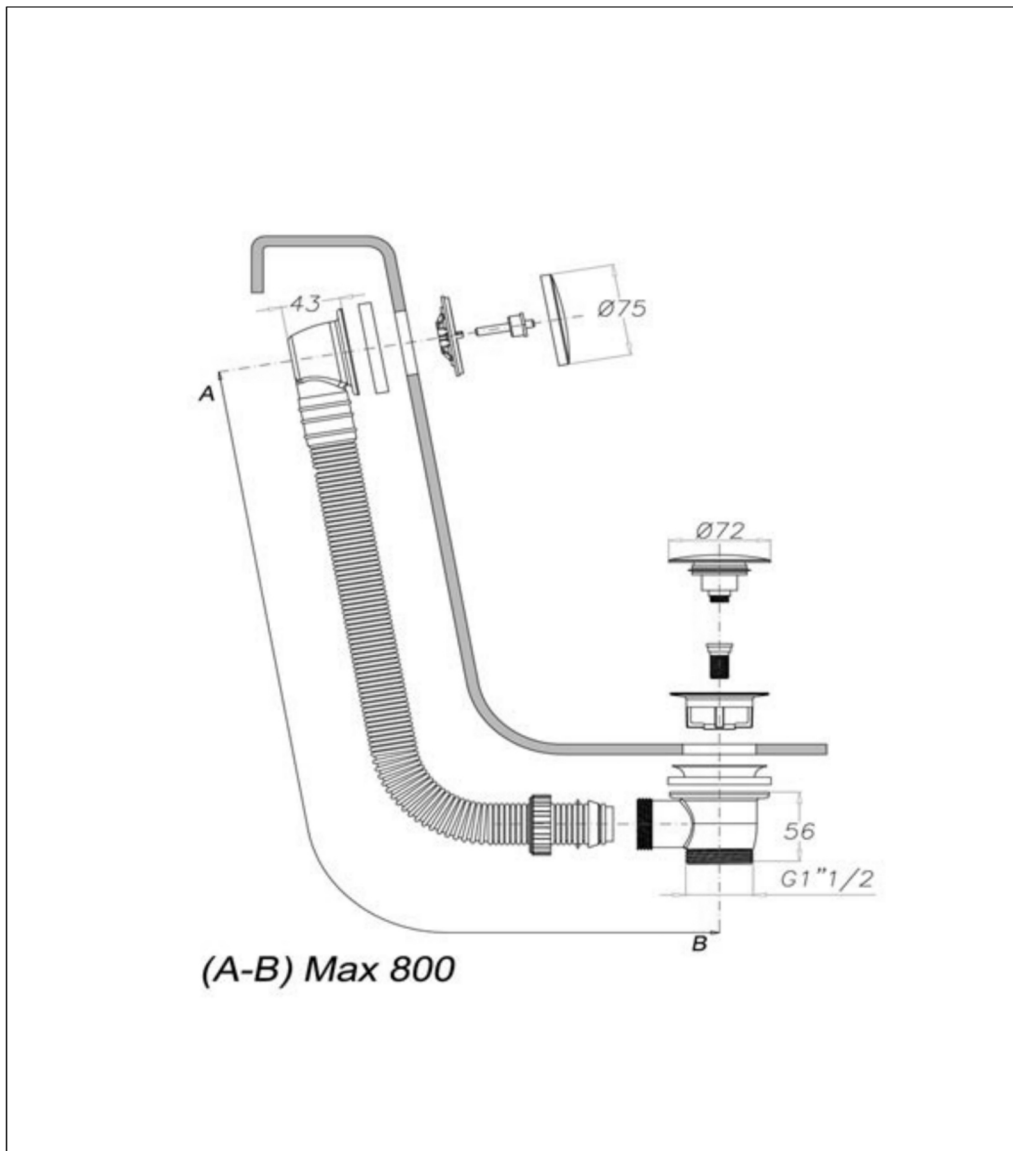

Technical Data Sheet

Product range: Bath Waste

Product code: 809CC

Finishes Available: Chrome

Min Pressure:
MP 0.5

Approvals:
N/A

Connections:
G 1/2"

Warranty:
15 Years (5 on cartridges)