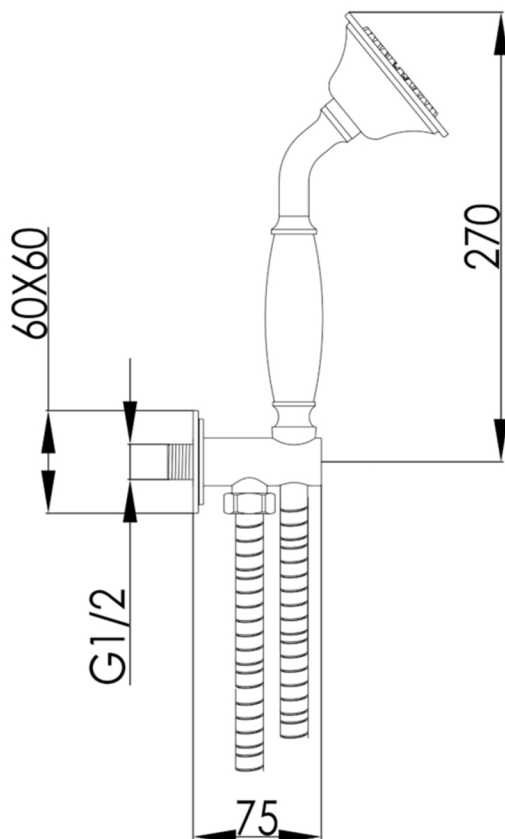

# Technical Data Sheet

Product range: GROSVENOR

Product code: TRADITIONAL/WS, TRADITIONAL/WS/NK, TRADITIONAL/WS/G.

Finishes Available: Brass with Chrome, Antique Brass, Nickel finishes

**Min Pressure:**

MP 0.5

**Approvals:**

WRAS

**Connections:**

G 1/2"

**Warranty:**

15 Years (5 on cartridges)

## Flow Rate

0.2Bar: 6L/min

0.5Bar: 7.6L/min

1Bar: 8.8L/min

2Bar: 12L/min

3Bar: 15L/min