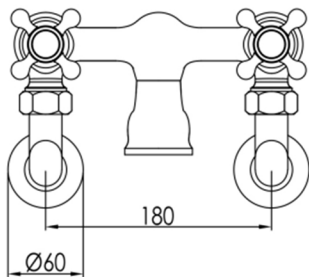

Technical Data Sheet

Product range: GROSVENOR

Product code: 76223WM, 76223WMNK, 76223WMG, GB76223WM

Finishes Available: Brass with Chrome, Antique Brass, Nickel finishes

Min Pressure:

LP 0.2

Approvals:

N/A

Connections:

G 3/4"

Warranty:

15 Years (5 on cartridges)

Flow Rate

0.2Bar: 9L/min

0.5Bar: 10.5L/min

1Bar: 12.5L/min