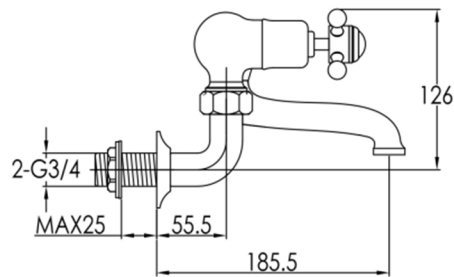

Technical Data Sheet

Product range: GROSVENOR

Product code: 76223WM, 76223WMNK, 76223WMG, GB76223WM

Finishes Available: Brass with Chrome, Antique Brass, Nickel finishes

Min Pressure:

LP 0.2

Approvals:

N/A

Connections:

G 3/4"

Warranty:

15 Years (5 on cartridges)

Flow Rate

0.2Bar: 9L/min

0.5Bar: 10.5L/min

1Bar: 12.5L/min

2Bar: 17L/min

3Bar: 20.2L/min