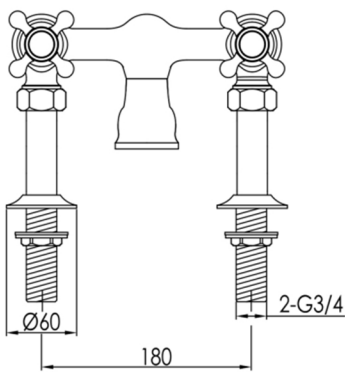

Technical Data Sheet

Product range: GROSVENOR

Product code: 76223, 76223NK, 76223G, GB76223

Finishes Available: Brass with Chrome, Antique Brass, Nickel finishes

Min Pressure:

LP 0.2

Approvals:

N/A

Connections:

G 3/4"

Warranty:

15 Years (5 on cartridges)

Flow Rate

0.2Bar: 9L/min

0.5Bar: 10.5L/min

1Bar: 12.5L/min