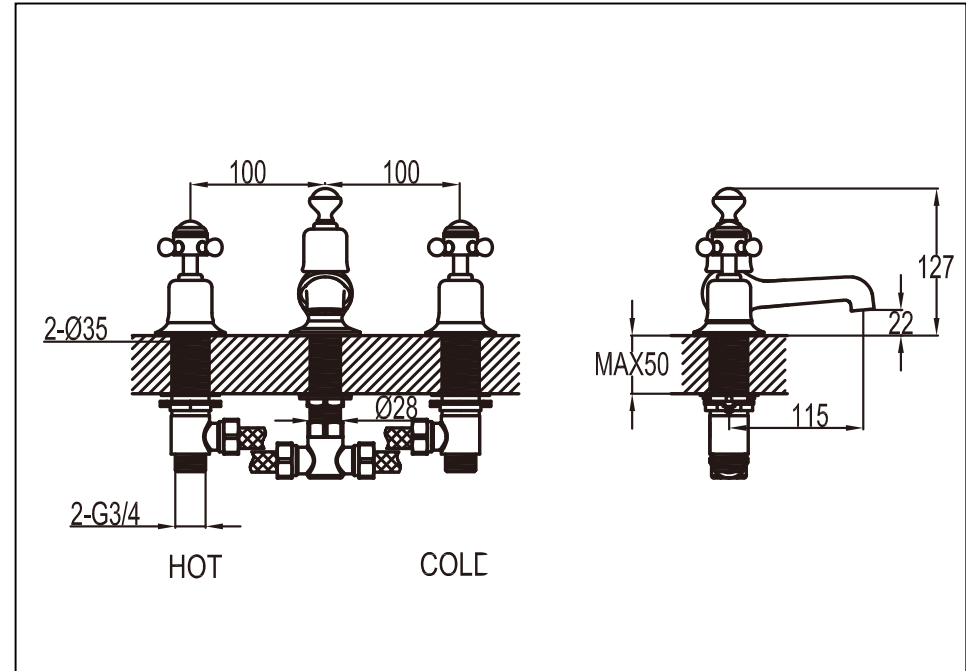

GROSVENOR 3 HOLE DECK MOUNTED BATH FILLER

Coordinated Bathrooms Designed For You

Installation Steps

Dimension Drawing

Explosive drawing