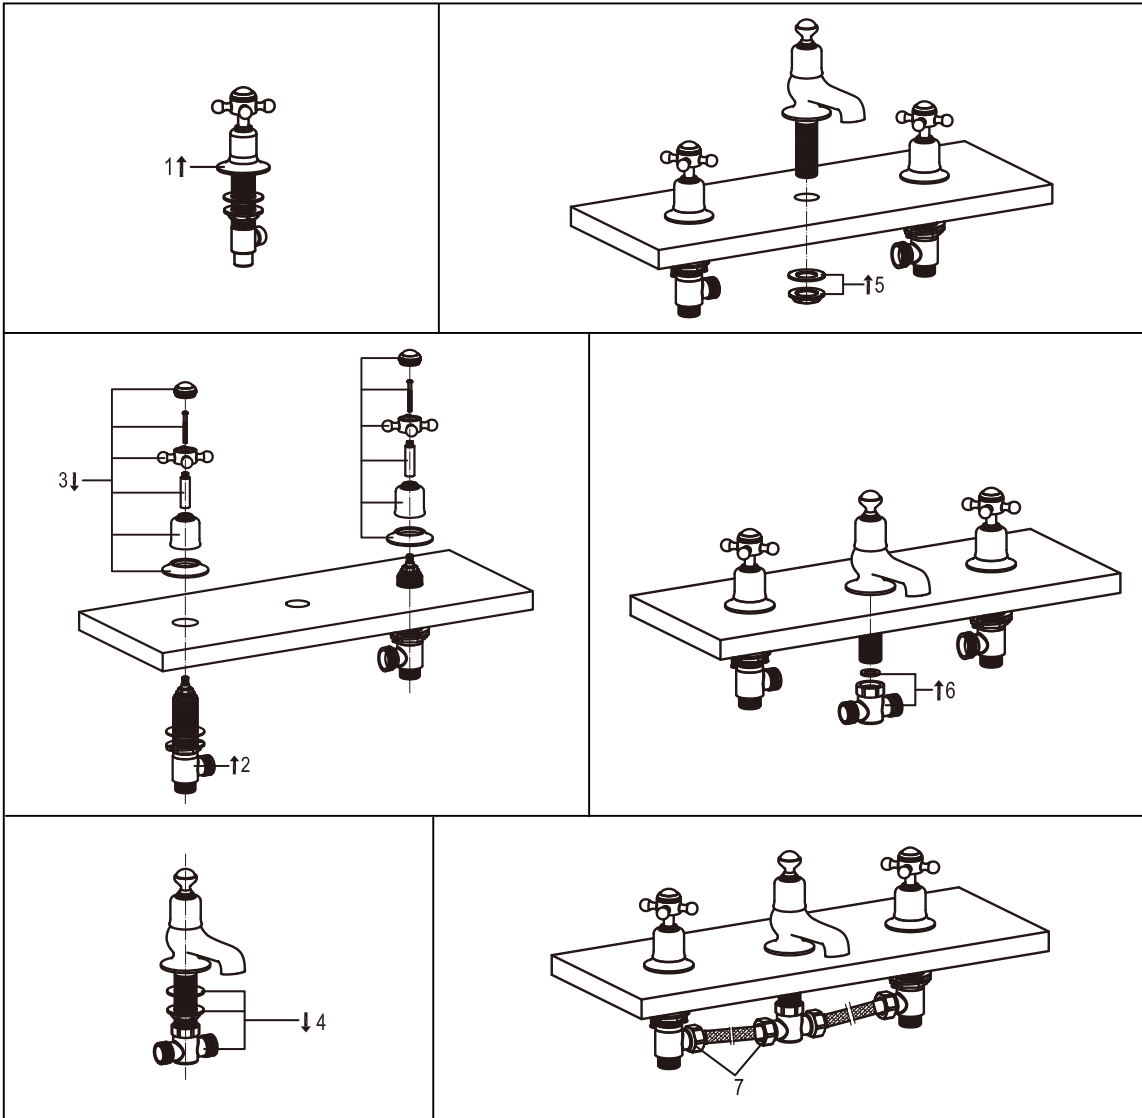

GROSVENOR 3 HOLE DECK MOUNTED BATH FILLER

Coordinated Bathrooms Designed For You

Installation Steps

Dimension Drawing

Explosive drawing