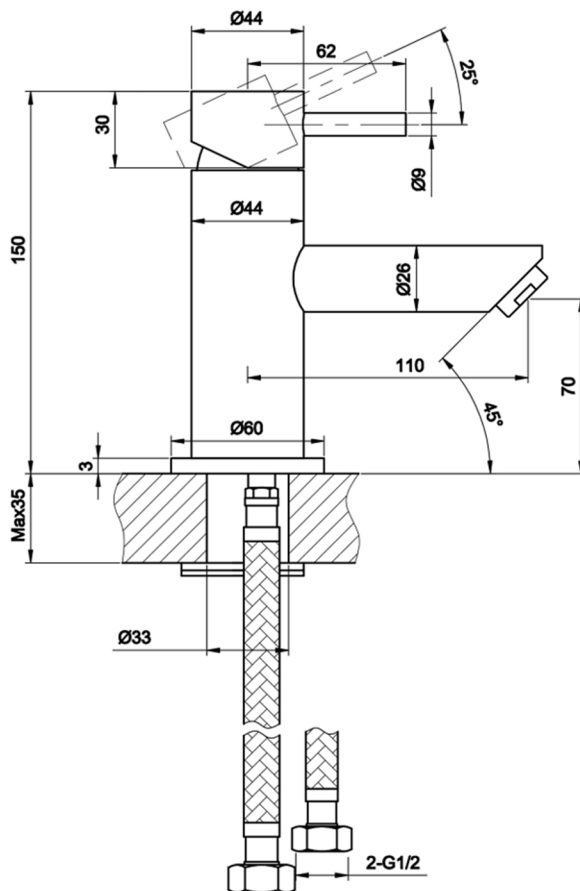

Technical Data Sheet

Product range: FONTI

Product code: 15001

Finishes Available: Chrome

Min Pressure:

LP 0.2

Approvals:

N/A

Connections:

G 1/2

Warranty:

15 Years (5 on cartridges)

Flow Rate

0.5Bar: 6L/min

1Bar: 8.3L/min

2Bar: 11,9L/min

3Bar: 14.2L/min