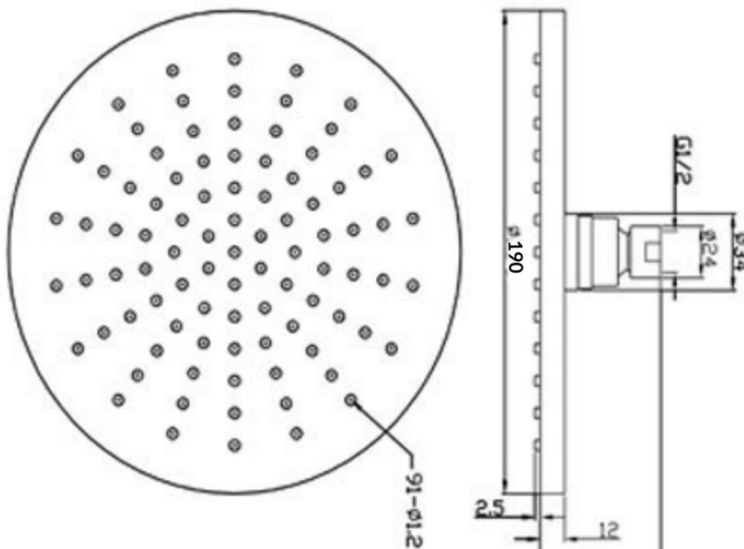

Technical Data Sheet

Product range: OVERHEAD SHOWER

Product code: 9901

Finishes Available: Chrome

Min Pressure:

HP 1

Approvals:

N/A

Connections:

G 1/2"

Warranty:

15 Years

Flow Rate

0.5Bar: 8.4L/min

1Bar: 12L/min

2Bar: 19L/min

3Bar: 22L/min