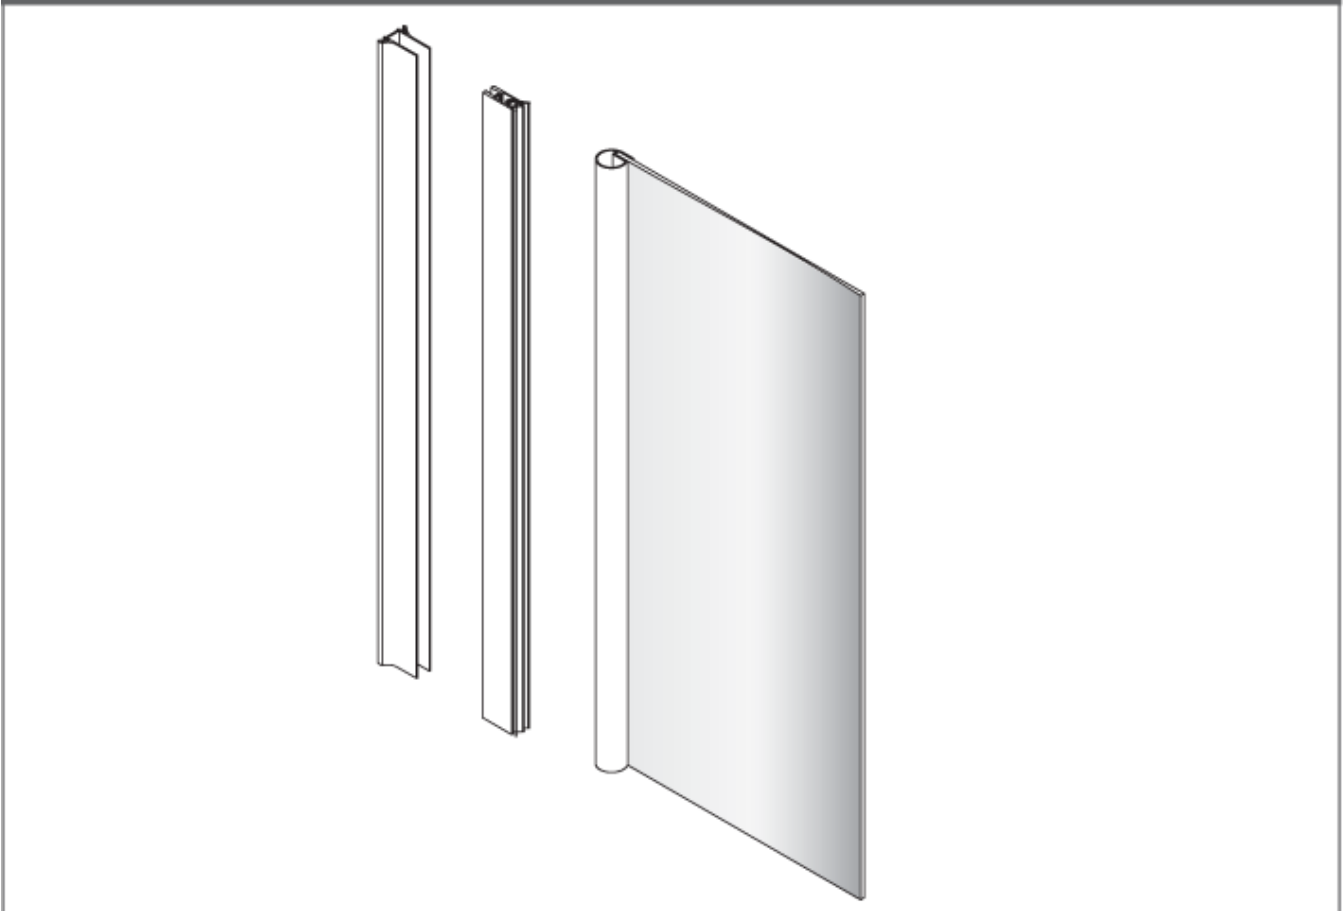

SINGLE PANE BATH SCREEN

A	 M4 *50mm Screw x 4	G	 Wall Profile Cover x 1	M	 Top Pivot Kit (LH) x 1
B	 Wall Plug x 4	H	 Top Pivot Cover x 1	N	 Top Pivot Kit (RH) x 1
C	 M4 *12mm Screw x 4	I	 Top Pivot x 1	O	 Bottom Pivot Kit (LH) x 1
D	 Washer x 4	J	 Top Pivot Cover x 1	P	 Bottom Pivot Kit (RH) x 1
E	 Cover x 4	K	 Bottom Pivot x 1	Q	 Bottom Pivot Cover (LH) x 1
F	 M3.5 *25mm Screw x 4	L1	 LH	R	 Bottom Pivot Cover (RH) x 1
		L2	 RH Waterproof Strip x 2		