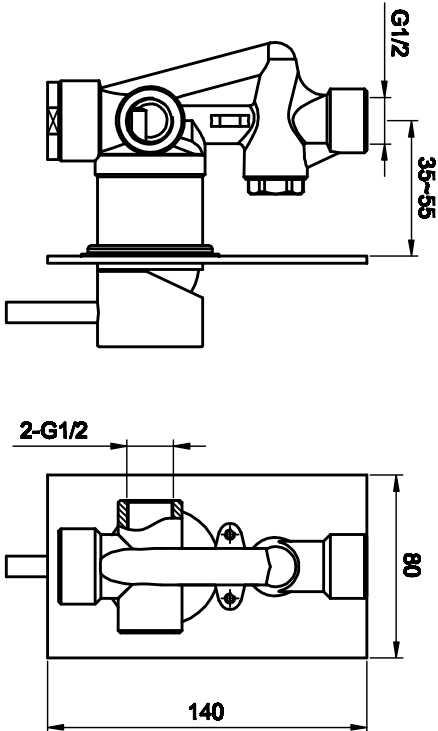

Wall bath / shower mixer

Art NO:55227

Installation

Technique drawing

Explosion drawing