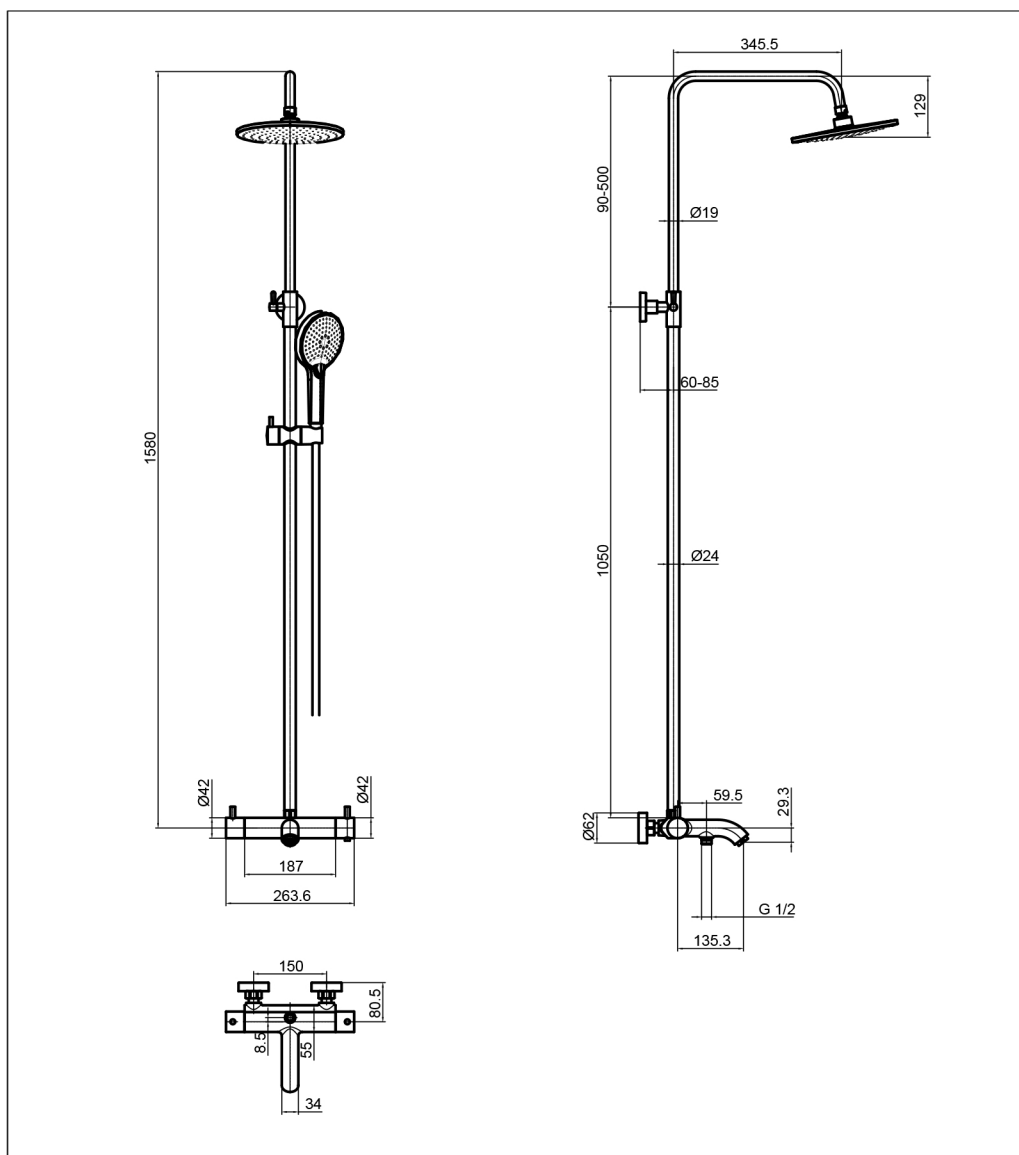

Technical Data Sheet

Product range: FLORENCE

Product code: 55101

Finishes Available: Chrome

Min Pressure:

HP 1

Approvals:

N/A

Connections:

G 1/2"

Warranty:

15 Years

Flow Rate

0.2Bar: 2.8L/min

0.5Bar: 4.8L/min

1Bar: 8.6L/min

2Bar: 13.92L/min

3Bar: 17.91L/min