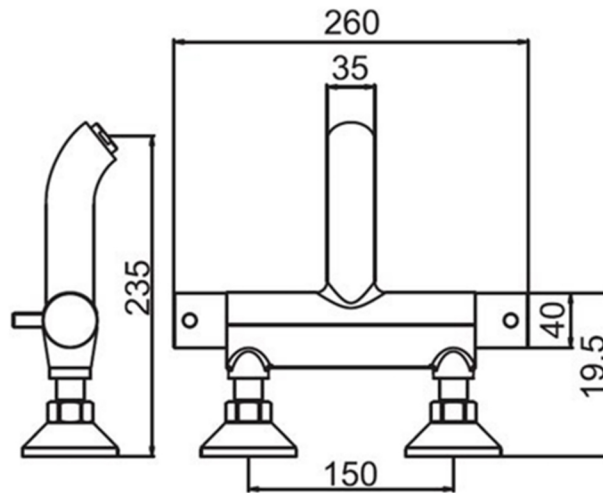

Technical Data Sheet

Product range: FLORENCE

Product code: 15659

Finishes Available: Chrome

Min Pressure:

HP1

Approvals:

N/A

Connections:

Warranty:

15 Years (5 on cartridges)

Flow Rate

Shower

0.5Bar: 7L/min

1Bar: 11L/min

2Bar: 18L/min