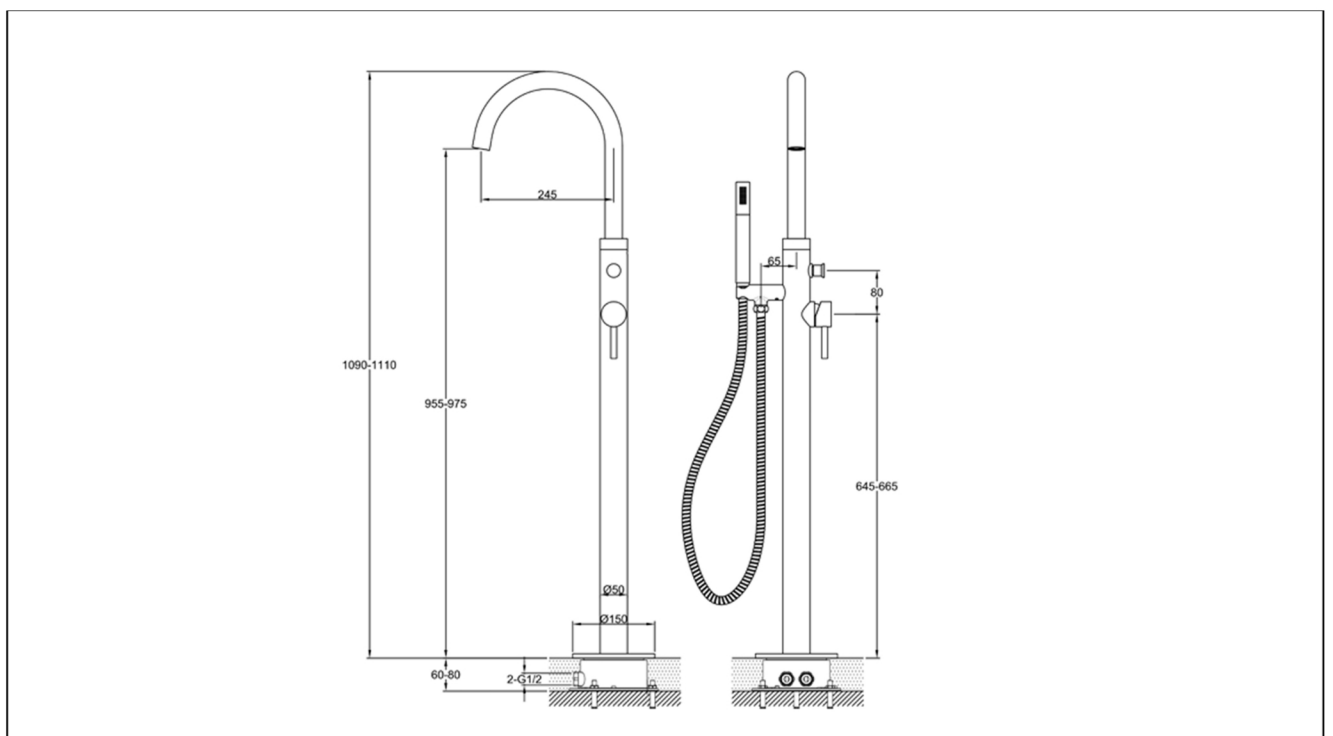

Technical Data Sheet

Product range: FLORENCE

Product code: 55564

Finishes Available: Chrome

Min Pressure:
HP 1

Approvals:
N/A

Connections:
G 1/2"

Warranty:
15 Years (5 on cartridges)

Flow Rate

Shower
0.2Bar: 2.2L/min
0.5Bar: 3.5L/min
1Bar: 5.2L/min
2Bar: 7.5L/min
3Bar: 9.2L/min

Flow Rate

Bath
0.2 Bar: 4L/min
0.5Bar: 6.7L/min
1Bar: 9.7L/min
2Bar: 14.2L/min
3Bar: 17.6L/min