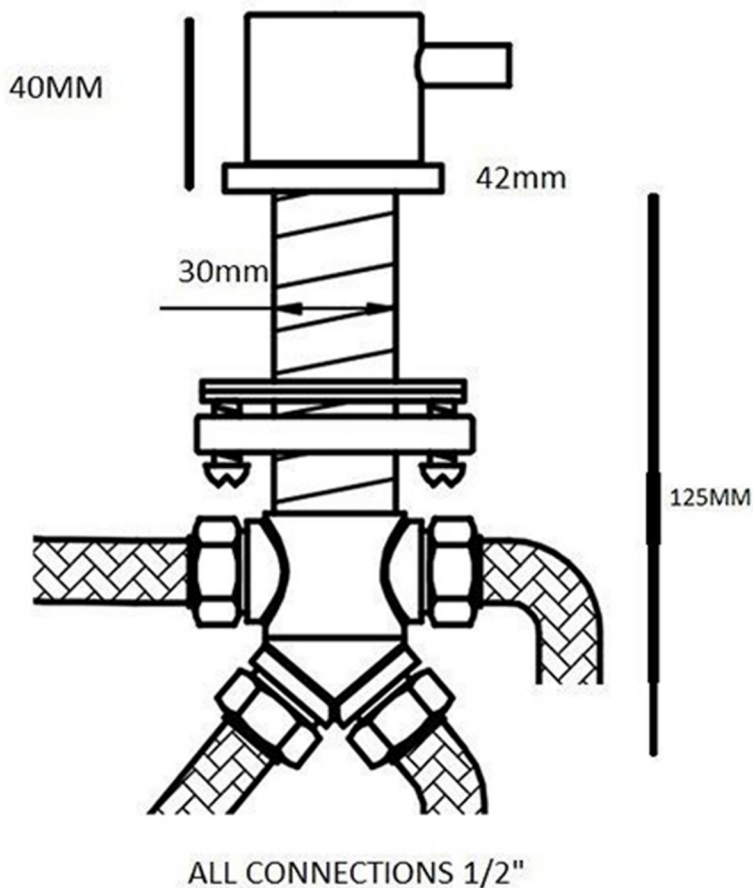

Technical Data Sheet

Product range: FLORENCE

Product code: 55421A

Finishes Available: Chrome

Min Pressure:

HPI

Approvals:

N/A

Connections:

G 1/2"

Warranty:

15 Years (5 on cartridges)

Flow Rate