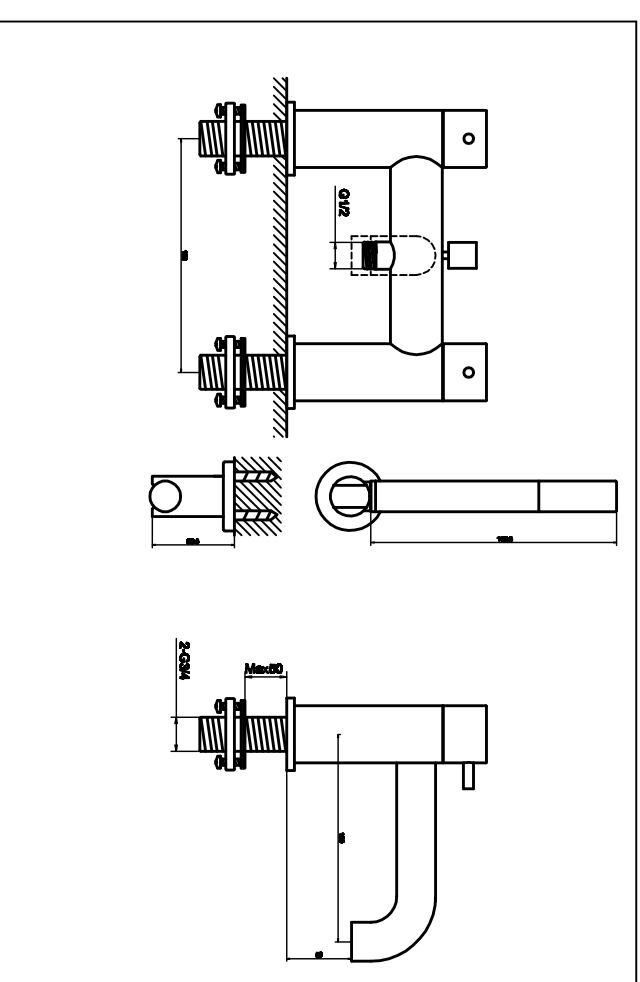

Two-handle deck shower mixer

Art NO:55275

Installation

Technique drawing

Explosion drawing