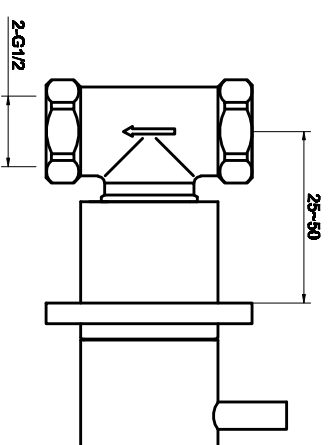

Pr wall basin side valve

Art NO:55089

Installation

Technique drawing

Explosion drawing