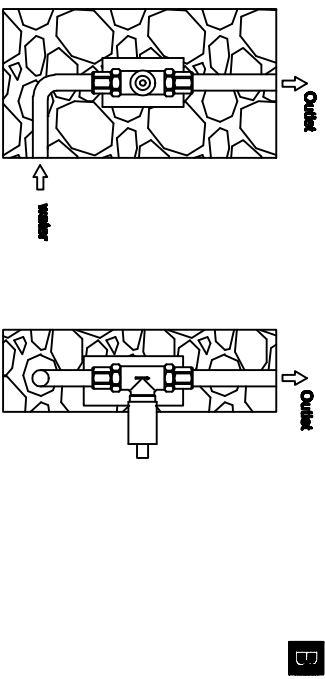

Pr wall basin side valve

Art NO:55089

Installation

Technique drawing

Explosion drawing