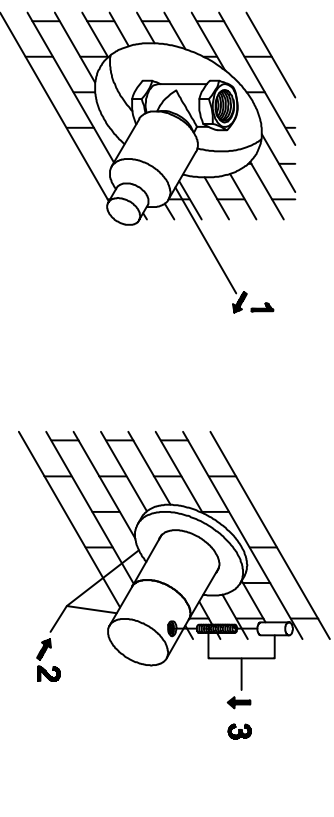

Pr wall basin side valve

Art NO:55089

Installation

Technique drawing

Explosion drawing