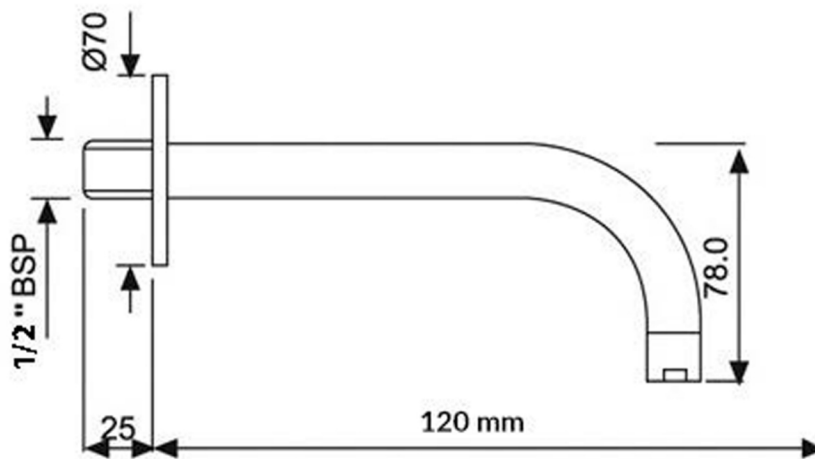

Technical Data Sheet

Product range: FLORENCE

Product code: 55443

Finishes Available: Chrome

Min Pressure:

N/A

Approvals:

N/A