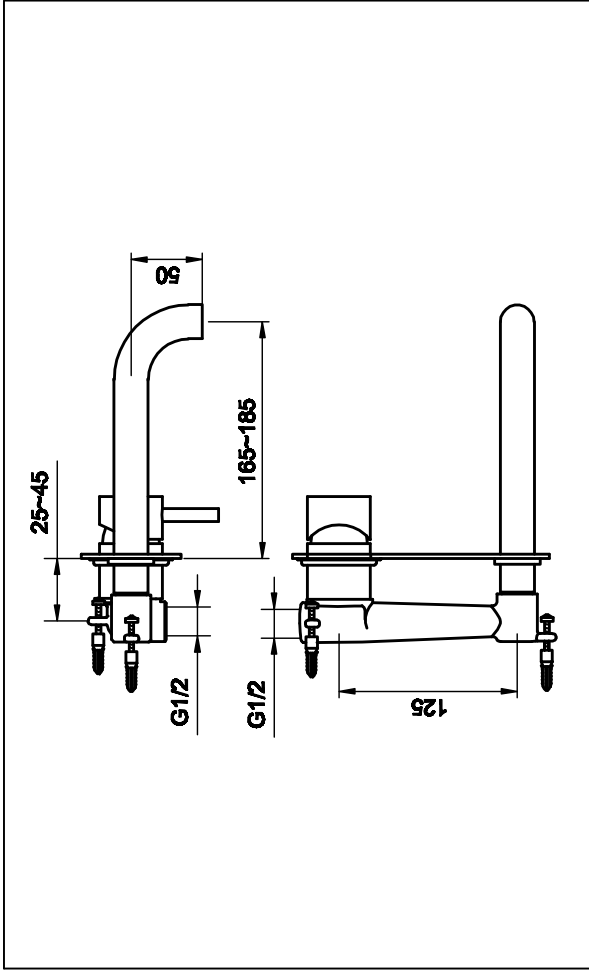

Single lever wall basin mixer

Art NO:55231

Installation

Technique drawing

Explosion drawing