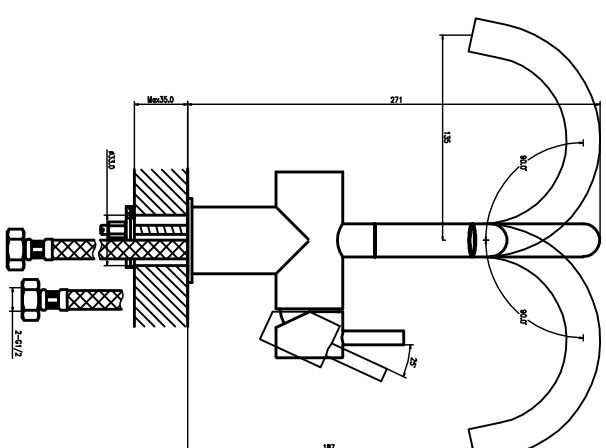

Single lever mono basin mixer

Art NO:55179

Installation

Technique drawing

Explosion drawing